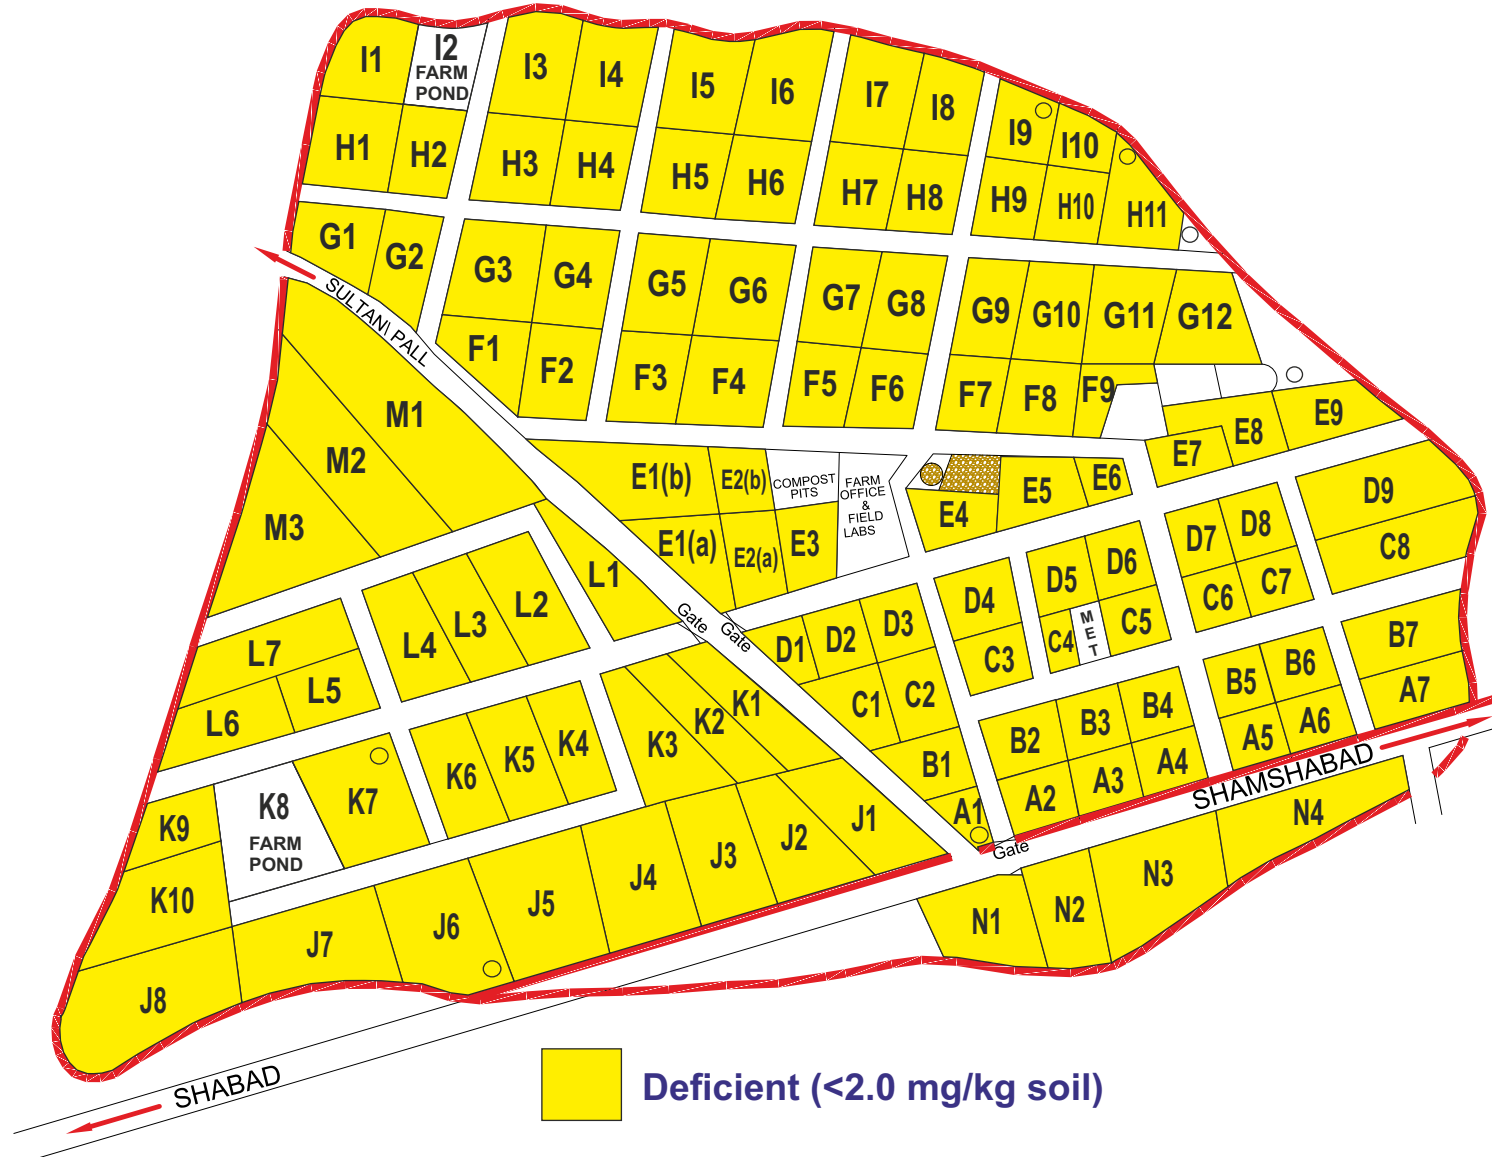

Available Zinc (mg/kg)

ICAR-INDIAN INSTITUTE OF OILSEEDS RESEARCH Soil Fertility Map : Narkhoda Research Farm-2021

Latitude: 17° 15' 16" Longitude: 78° 18' 30" Altitude : 542m

Available Iron (mg/kg)

MAP NOT TO SCALE

ICAR-INDIAN INSTITUTE OF OILSEEDS RESEARCH Soil Fertility Map : Narkhoda Research Farm-2021

Latitude: 17° 15' 16" Longitude: 78° 18' 30" Altitude : 542m

Available Copper (mg/kg)

MAP NOT TO SCALE

ICAR-INDIAN INSTITUTE OF OILSEEDS RESEARCH Soil Fertility Map : Narkhoda Research Farm-2021

Latitude: 17° 15' 16" Longitude: 78° 18' 30" Altitude : 542m

Available Manganese (mg/kg)

MAP NOT TO SCALE

ICAR-INDIAN INSTITUTE OF OILSEEDS RESEARCH Soil Fertility Map : Narkhoda Research Farm-2021

Latitude: 17° 15' 16" Longitude: 78° 18' 30" Altitude : 542m

Available Boron (ppm)

MAP NOT TO SCALE