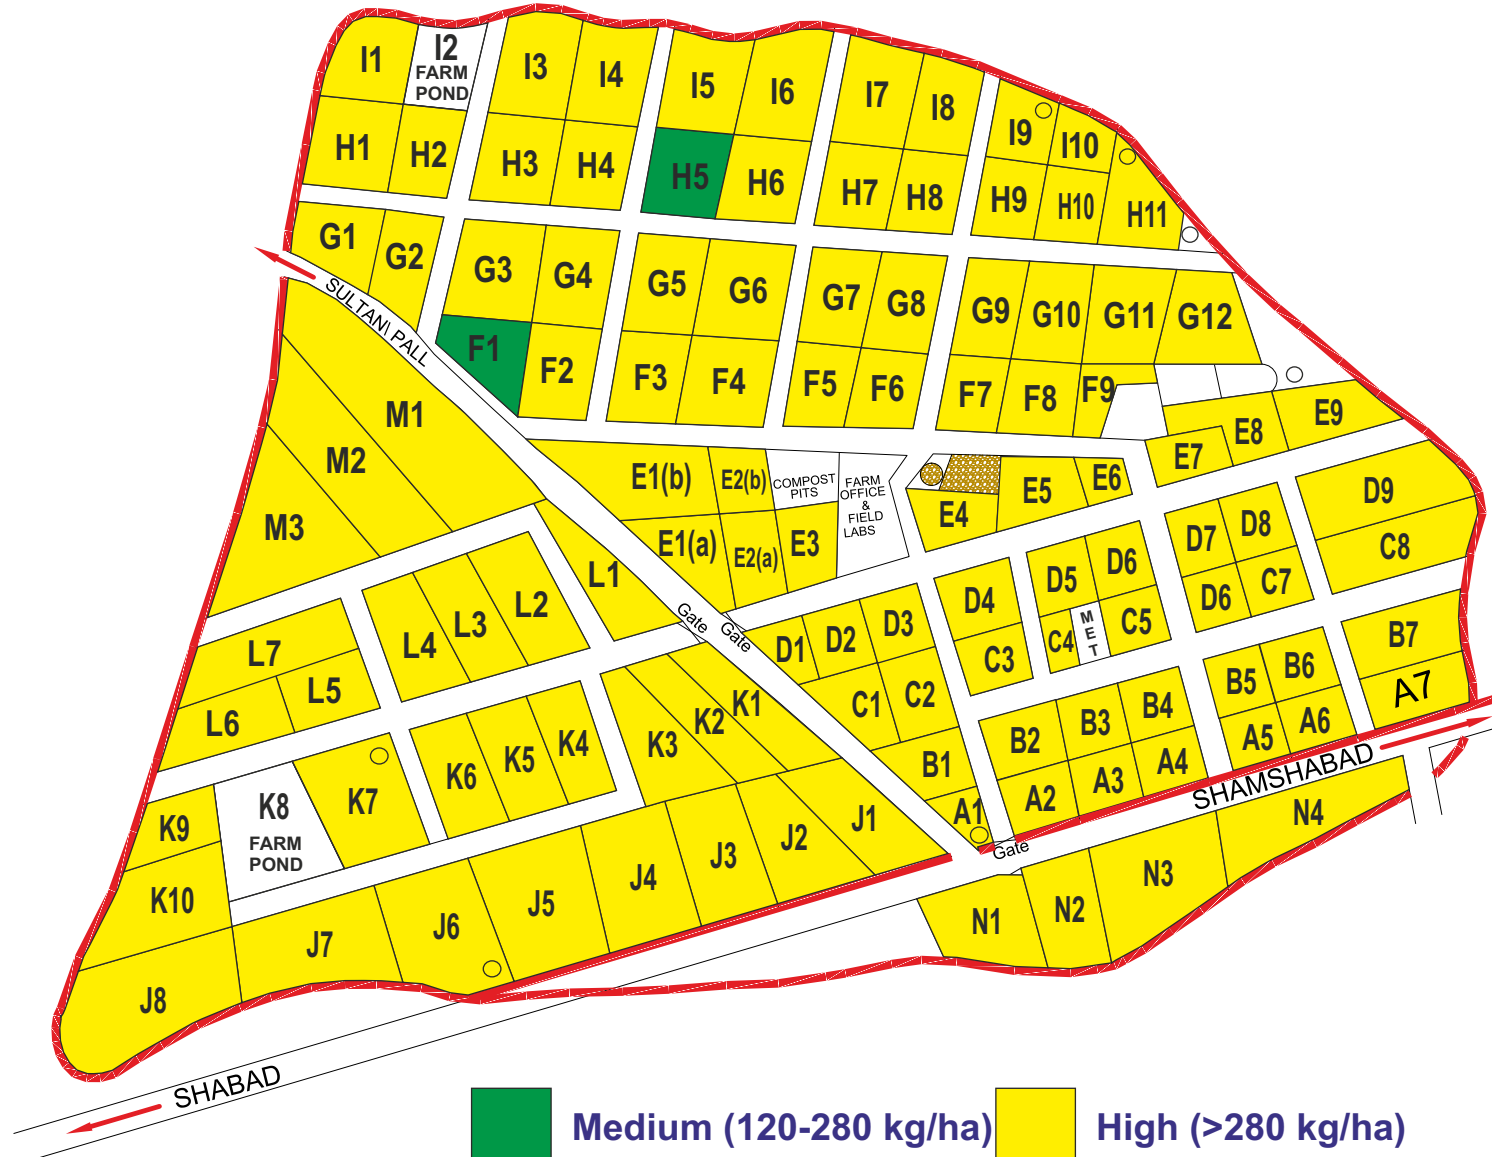

Latitude: 17° 15' 16" Longitude: 78° 18' 30" Altitude : 542m

Organic Carbon (%)

MAP NOT TO SCALE

ICAR-INDIAN INSTITUTE OF OILSEEDS RESEARCH Soil Fertility Map : Narkhoda Research Farm-2021

Latitude: 17° 15' 16" Longitude: 78° 18' 30" Altitude : 542m

Available Nitrogen (kg/ha)

ICAR-INDIAN INSTITUTE OF OILSEEDS RESEARCH Soil Fertility Map : Narkhoda Research Farm-2021

Latitude: 17° 15' 16" Longitude: 78° 18' 30" Altitude : 542m

Available Phosphorus (kg/ha)

ICAR-INDIAN INSTITUTE OF OILSEEDS RESEARCH Soil Fertility Map : Narkhoda Research Farm-2021

Latitude: 17° 15' 16" Longitude: 78° 18' 30" Altitude : 542m

Available Potassium (kg/ha)

MAP NOT TO SCALE

ICAR-INDIAN INSTITUTE OF OILSEEDS RESEARCH Soil Fertility Map : Narkhoda Research Farm-2021

Latitude: 17° 15' 16" Longitude: 78° 18' 30" Altitude : 542m

Available Manganese (mg/kg)

MAP NOT TO SCALE

ICAR-INDIAN INSTITUTE OF OILSEEDS RESEARCH Soil Fertility Map : Narkhoda Research Farm-2021

Latitude: 17° 15' 16" Longitude: 78° 18' 30" Altitude : 542m