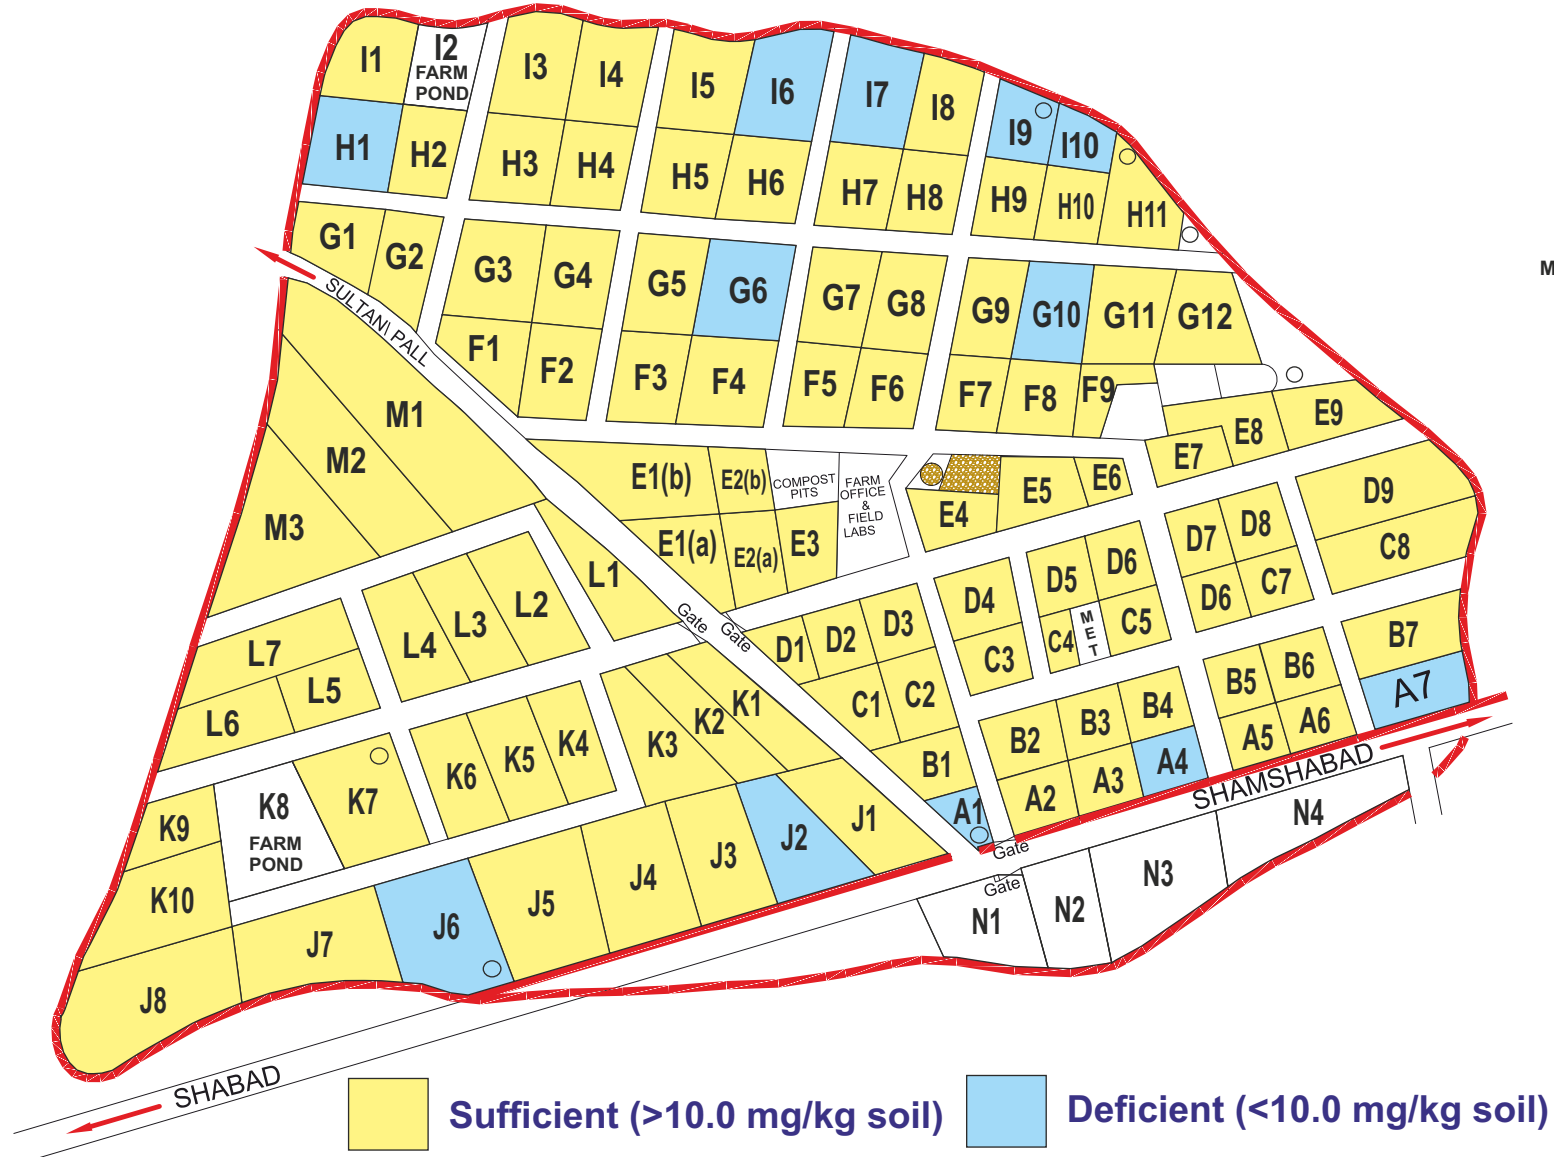

ICAR-INDIAN INSTITUTE OF OILSEEDS RESEARCH Soil Fertility Map : Narkhoda Research Farm-2021

Latitude: 17° 15' 16" Longitude: 78° 18' 30" Altitude : 542m

Available Potassium (kg/ha)

MAP NOT TO SCALE

ICAR-INDIAN INSTITUTE OF OILSEEDS RESEARCH Soil Fertility Map : Narkhoda Research Farm-2021

Latitude: 17° 15' 16" Longitude: 78° 18' 30" Altitude : 542m

Available Sulphur (mg/kg)

MAP NOT TO SCALE

ICAR-INDIAN INSTITUTE OF OILSEEDS RESEARCH Soil Fertility Map : Narkhoda Research Farm-2021

Latitude: 17° 15' 16" Longitude: 78° 18' 30" Altitude : 542m

Available Zinc (mg/kg)

ICAR-INDIAN INSTITUTE OF OILSEEDS RESEARCH Soil Fertility Map : Narkhoda Research Farm-2021

Latitude: 17° 15' 16" Longitude: 78° 18' 30" Altitude : 542m

Available Iron (mg/kg)

MAP NOT TO SCALE

Latitude: 17° 15' 16" Longitude: 78° 18' 30" Altitude : 542m

Available Manganese (mg/kg)

MAP NOT TO SCALE

ICAR-INDIAN INSTITUTE OF OILSEEDS RESEARCH Soil Fertility Map : Narkhoda Research Farm-2021

Latitude: 17° 15' 16" Longitude: 78° 18' 30" Altitude : 542m