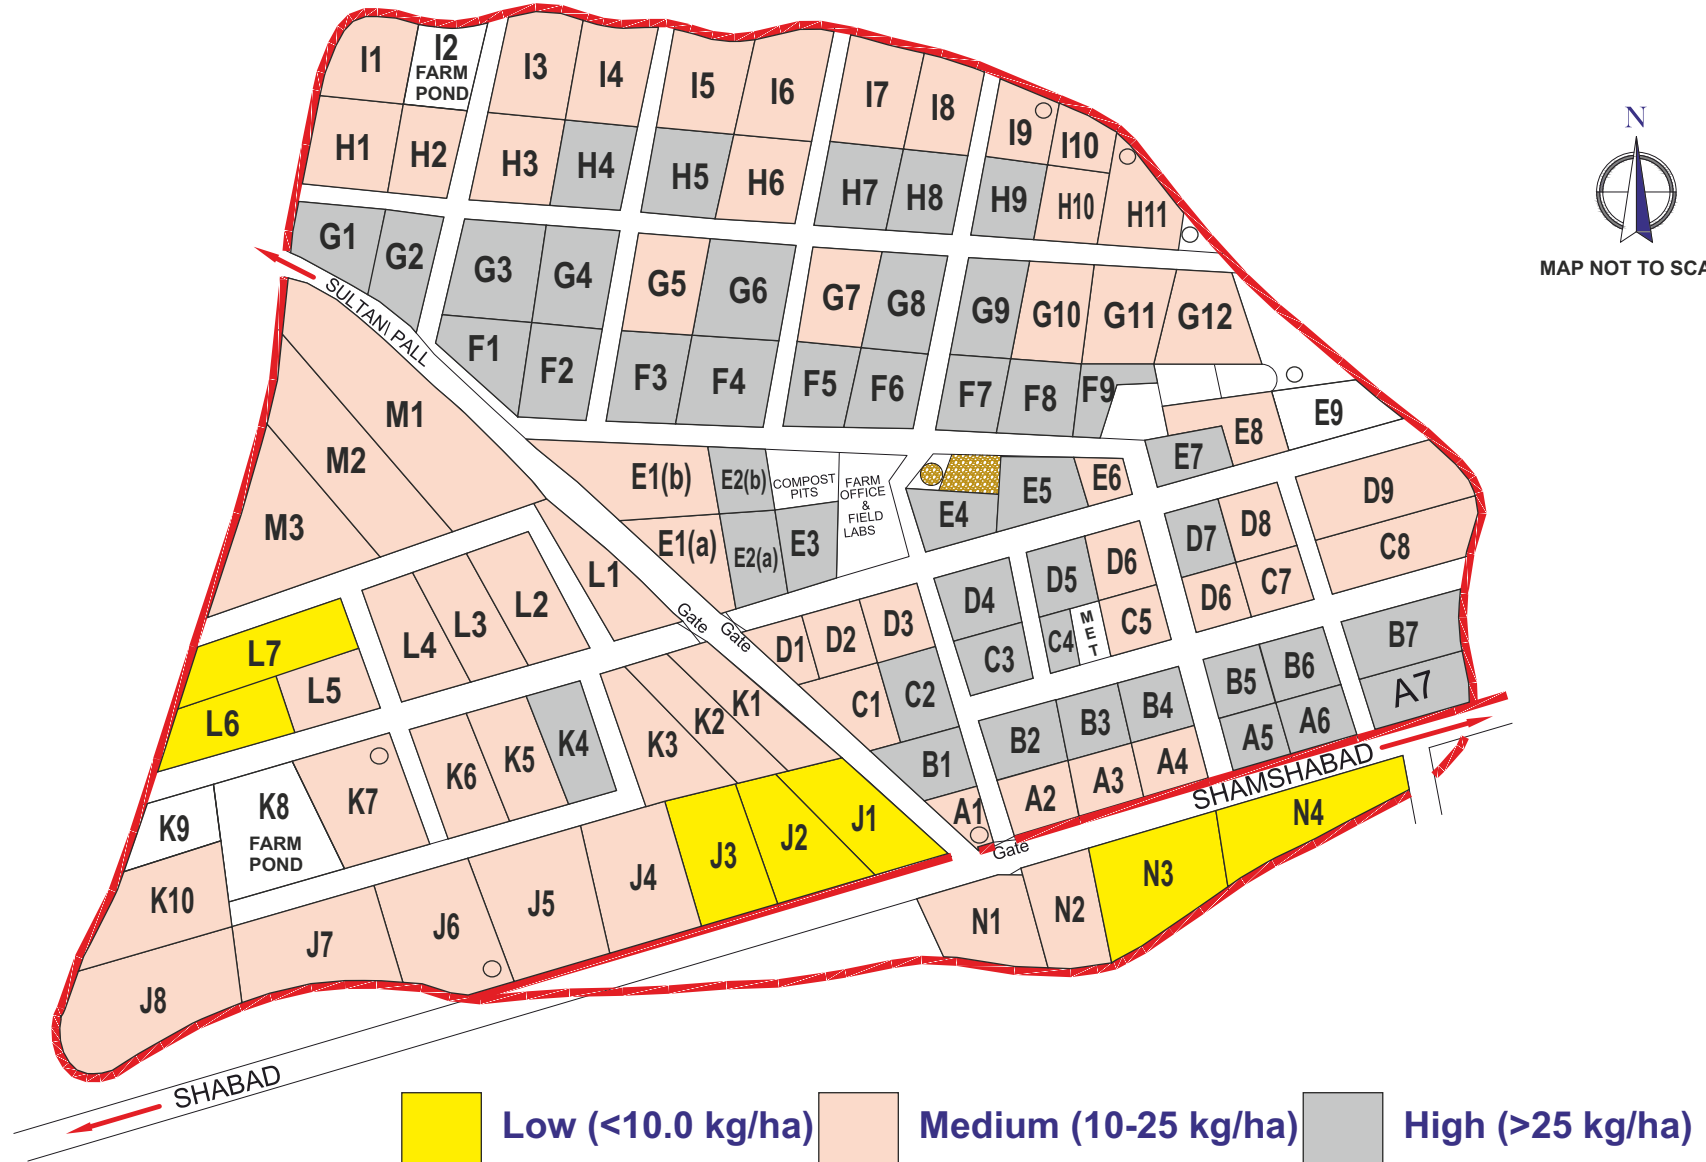

Latitude: 17° 15' 16" Longitude: 78° 18' 30" Altitude : 542m

Organic Carbon (%)

MAP NOT TO SCALE

ICAR-INDIAN INSTITUTE OF OILSEEDS RESEARCH Soil Fertility Map : Narkhoda Research Farm-2021

Latitude: 17° 15' 16" Longitude: 78° 18' 30" Altitude : 542m

Available Nitrogen (kg/ha)

ICAR-INDIAN INSTITUTE OF OILSEEDS RESEARCH Soil Fertility Map : Narkhoda Research Farm-2021

Latitude: 17° 15' 16" Longitude: 78° 18' 30" Altitude : 542m

Available Phosphorus (kg/ha)

ICAR-INDIAN INSTITUTE OF OILSEEDS RESEARCH Soil Fertility Map : Narkhoda Research Farm-2021

Latitude: 17° 15' 16" Longitude: 78° 18' 30" Altitude : 542m

Available Potassium (kg/ha)

MAP NOT TO SCALE

ICAR-INDIAN INSTITUTE OF OILSEEDS RESEARCH Soil Fertility Map : Narkhoda Research Farm-2021

Latitude: 17° 15' 16" Longitude: 78° 18' 30" Altitude : 542m

Available Manganese (mg/kg)

MAP NOT TO SCALE

ICAR-INDIAN INSTITUTE OF OILSEEDS RESEARCH Soil Fertility Map : Narkhoda Research Farm-2021

Latitude: 17° 15' 16" Longitude: 78° 18' 30" Altitude : 542m