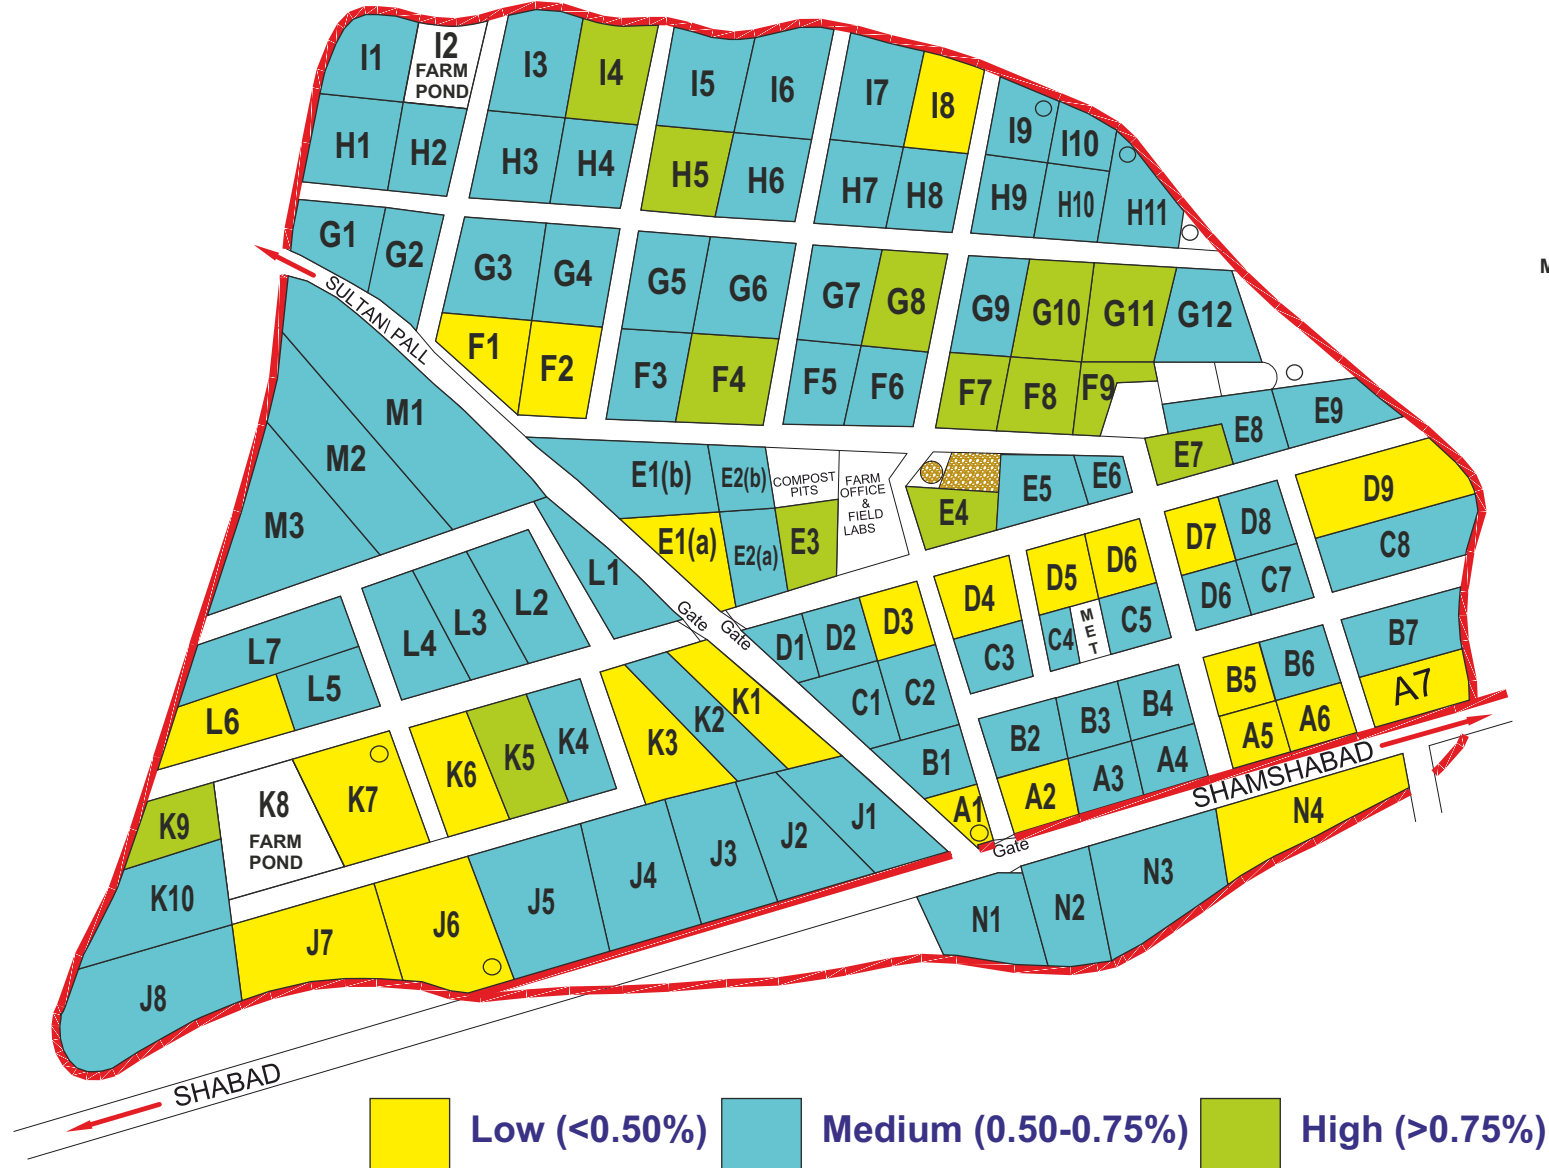

ICAR-INDIAN INSTITUTE OF OILSEEDS RESEARCH Soil Fertility Map : Narkhoda Research Farm-2021

Latitude: 17° 15' 16" Longitude: 78° 18' 30" Altitude : 542m

Soil Reaction : pH

MAP NOT TO SCALE

ICAR-INDIAN INSTITUTE OF OILSEEDS RESEARCH Soil Fertility Map : Narkhoda Research Farm-2021

Latitude: 17° 15' 16" Longitude: 78° 18' 30" Altitude : 542m

Organic Carbon (%)

MAP NOT TO SCALE

ICAR-INDIAN INSTITUTE OF OILSEEDS RESEARCH Soil Fertility Map : Narkhoda Research Farm-2021

Latitude: 17° 15' 16" Longitude: 78° 18' 30" Altitude : 542m

ICAR-INDIAN INSTITUTE OF OILSEEDS RESEARCH Soil Fertility Map : Narkhoda Research Farm-2021

Latitude: 17° 15' 16" Longitude: 78° 18' 30" Altitude : 542m

Available Copper (mg/kg)

MAP NOT TO SCALE

ICAR-INDIAN INSTITUTE OF OILSEEDS RESEARCH Soil Fertility Map : Narkhoda Research Farm-2021

Latitude: 17° 15' 16" Longitude: 78° 18' 30" Altitude : 542m

Available Manganese (mg/kg)

MAP NOT TO SCALE

ICAR-INDIAN INSTITUTE OF OILSEEDS RESEARCH Soil Fertility Map : Narkhoda Research Farm-2021

Latitude: 17° 15' 16" Longitude: 78° 18' 30" Altitude : 542m