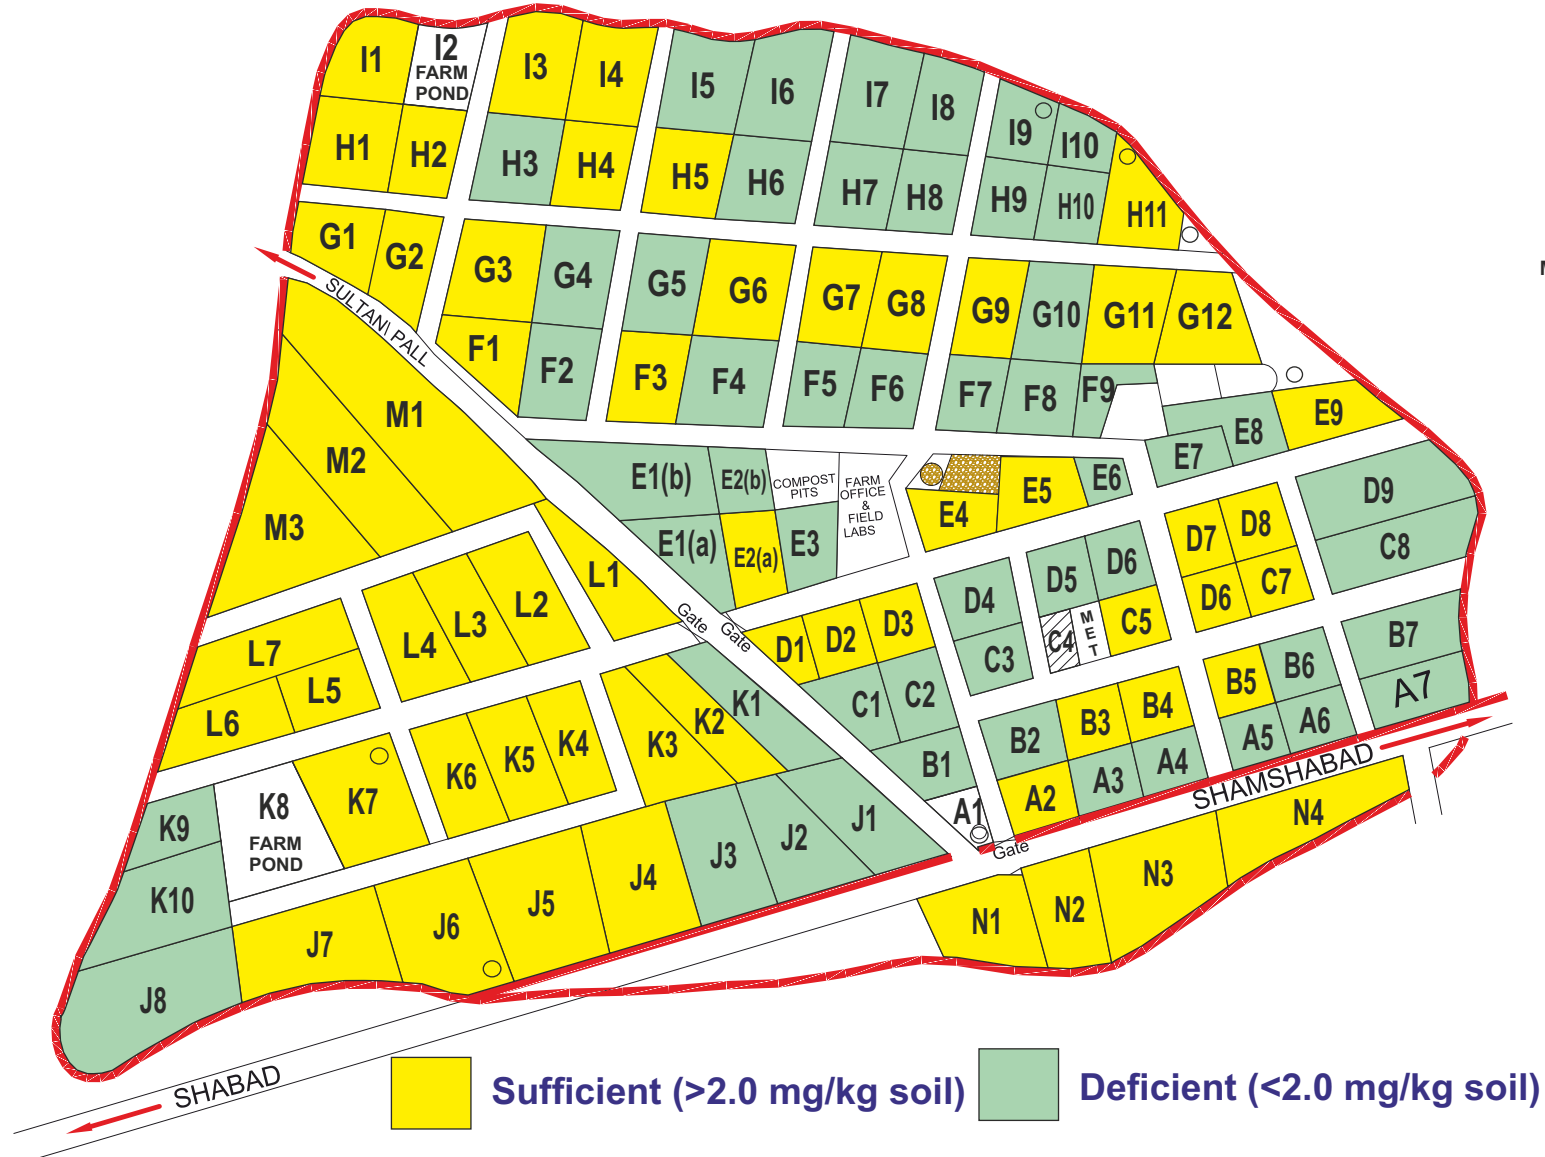

Latitude: 17° 15' 16" Longitude: 78° 18' 30" Altitude : 542m

Available Sulphur (mg/kg)

MAP NOT TO SCALE

ICAR-INDIAN INSTITUTE OF OILSEEDS RESEARCH Soil Fertility Map : Narkhoda Research Farm-2021

Latitude: 17° 15' 16" Longitude: 78° 18' 30" Altitude : 542m

Available Zinc (mg/kg)

ICAR-INDIAN INSTITUTE OF OILSEEDS RESEARCH Soil Fertility Map : Narkhoda Research Farm-2021

Latitude: 17° 15' 16" Longitude: 78° 18' 30" Altitude : 542m

Available Iron (mg/kg)

MAP NOT TO SCALE

ICAR-INDIAN INSTITUTE OF OILSEEDS RESEARCH Soil Fertility Map : Narkhoda Research Farm-2021

Latitude: 17° 15' 16" Longitude: 78° 18' 30" Altitude : 542m

Available Copper (mg/kg)

MAP NOT TO SCALE

ICAR-INDIAN INSTITUTE OF OILSEEDS RESEARCH Soil Fertility Map : Narkhoda Research Farm-2021

Latitude: 17° 15' 16" Longitude: 78° 18' 30" Altitude : 542m

Available Manganese (mg/kg)

MAP NOT TO SCALE

ICAR-INDIAN INSTITUTE OF OILSEEDS RESEARCH Soil Fertility Map : Narkhoda Research Farm-2021

Latitude: 17° 15' 16" Longitude: 78° 18' 30" Altitude : 542m