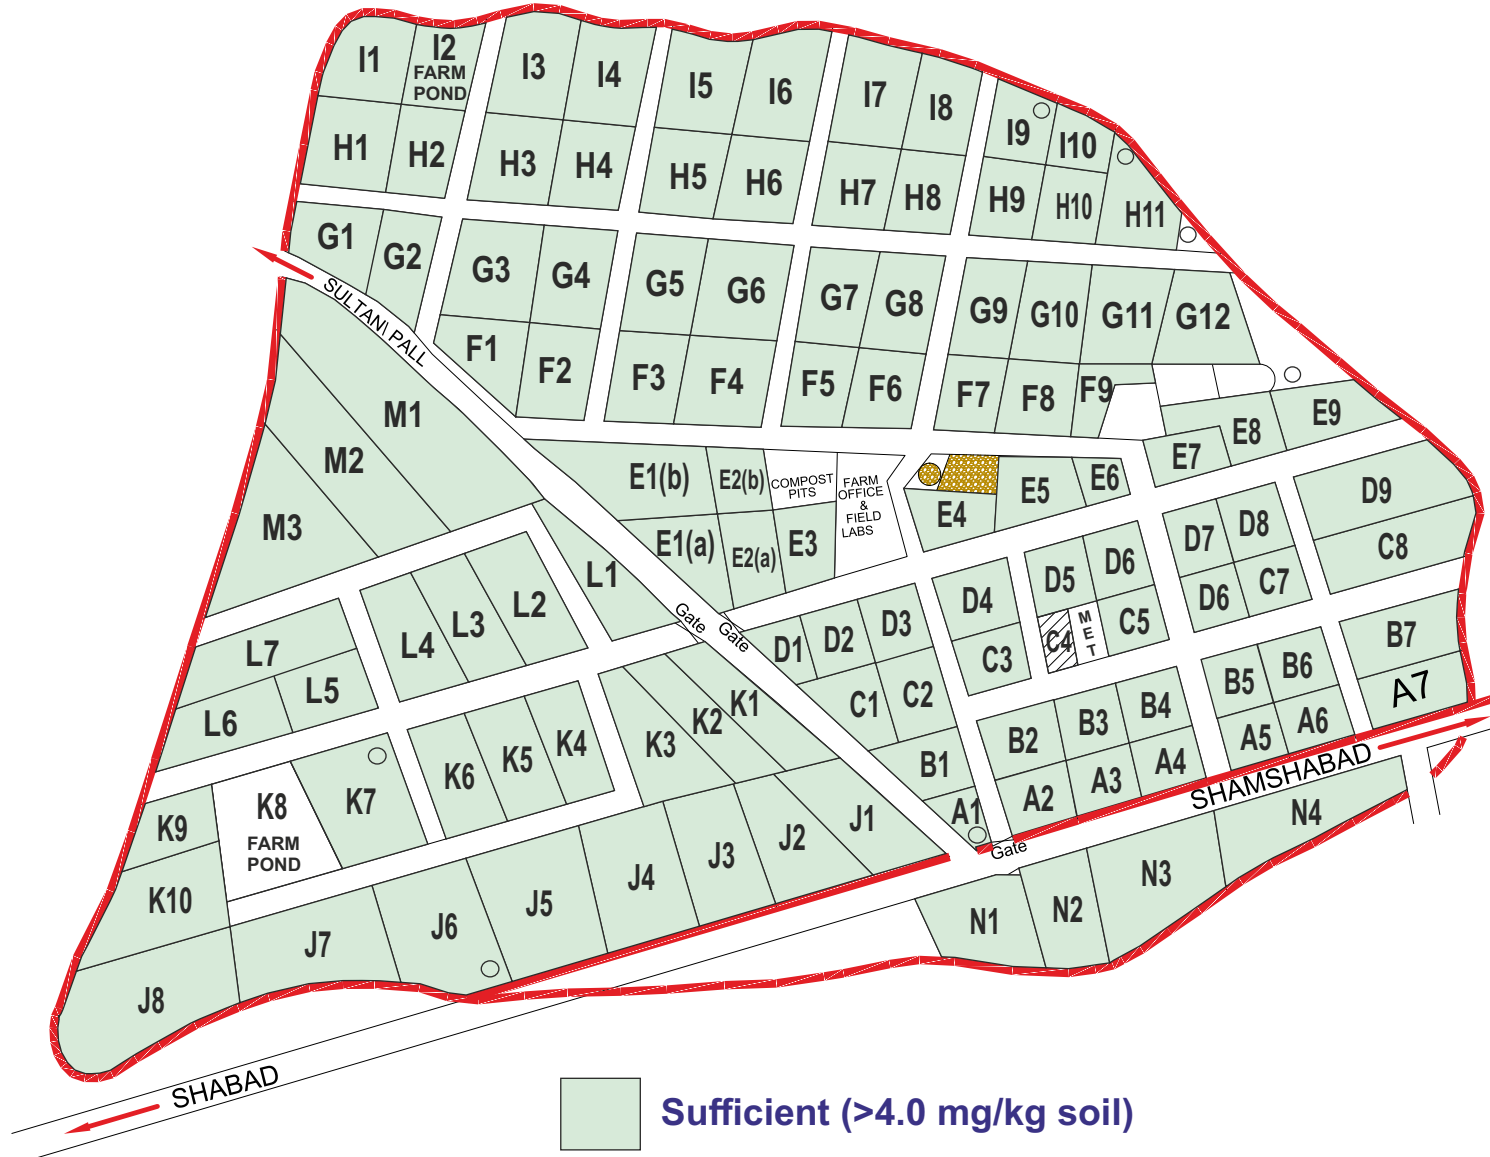

Latitude: 17° 15' 16" Longitude: 78° 18' 30" Altitude : 542m

Available Sulphur (mg/kg)

MAP NOT TO SCALE

ICAR-INDIAN INSTITUTE OF OILSEEDS RESEARCH Soil Fertility Map : Narkhoda Research Farm-2021

Latitude: 17° 15' 16" Longitude: 78° 18' 30" Altitude : 542m

Available Zinc (mg/kg)

ICAR-INDIAN INSTITUTE OF OILSEEDS RESEARCH Soil Fertility Map : Narkhoda Research Farm-2021

Latitude: 17° 15' 16" Longitude: 78° 18' 30" Altitude : 542m

Available Iron (mg/kg)

MAP NOT TO SCALE

ICAR-INDIAN INSTITUTE OF OILSEEDS RESEARCH Soil Fertility Map : Narkhoda Research Farm-2021

Latitude: 17° 15' 16" Longitude: 78° 18' 30" Altitude : 542m

Available Copper (mg/kg)

MAP NOT TO SCALE

ICAR-INDIAN INSTITUTE OF OILSEEDS RESEARCH Soil Fertility Map : Narkhoda Research Farm-2021

Latitude: 17° 15' 16" Longitude: 78° 18' 30" Altitude : 542m

Available Manganese (mg/kg)

MAP NOT TO SCALE

ICAR-INDIAN INSTITUTE OF OILSEEDS RESEARCH Soil Fertility Map : Narkhoda Research Farm-2021

Latitude: 17° 15' 16" Longitude: 78° 18' 30" Altitude : 542m