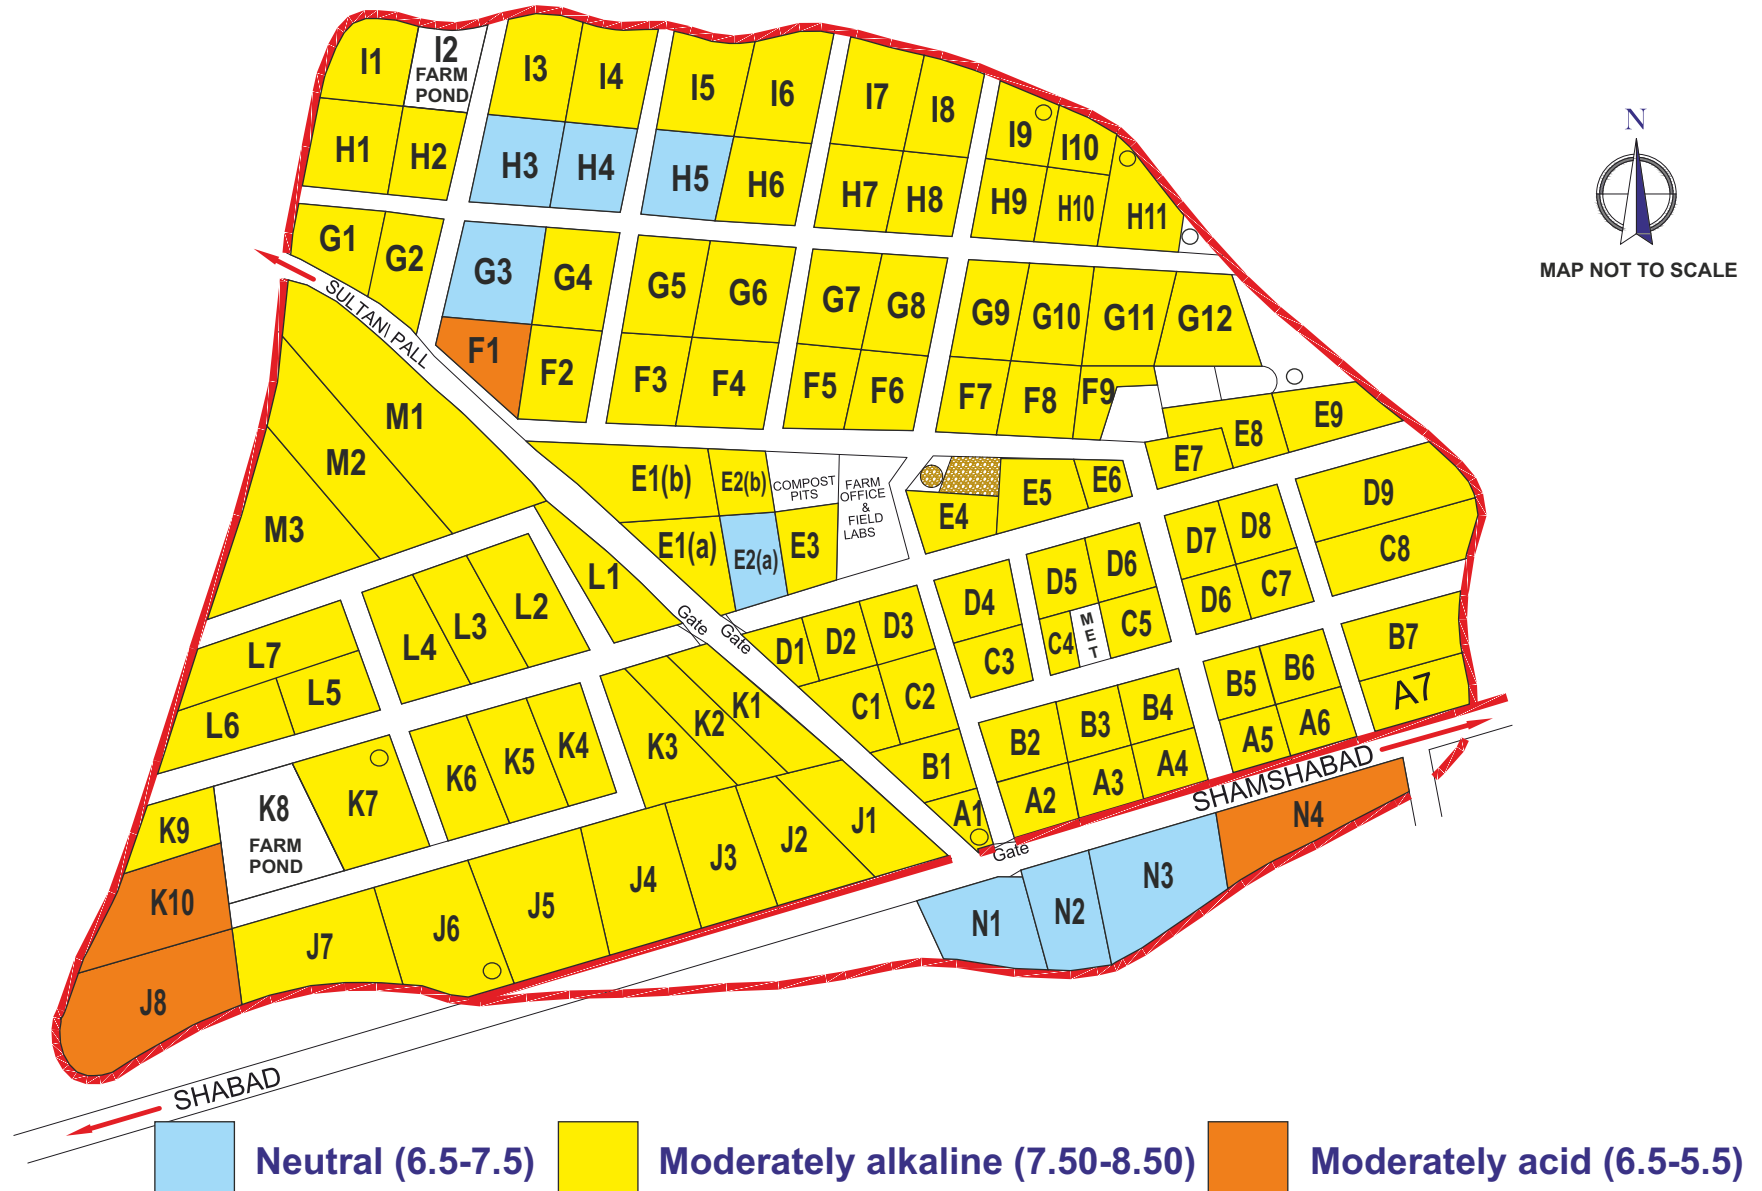

ICAR-INDIAN INSTITUTE OF OILSEEDS RESEARCH Soil Fertility Map : Narkhoda Research Farm-2021

Latitude: 17° 15' 16" Longitude: 78° 18' 30" Altitude : 542m

Soil Reaction : pH

MAP NOT TO SCALE

ICAR-INDIAN INSTITUTE OF OILSEEDS RESEARCH Soil Fertility Map : Narkhoda Research Farm-2021

Latitude: 17° 15' 16" Longitude: 78° 18' 30" Altitude : 542m

Organic Carbon (%)

MAP NOT TO SCALE

ICAR-INDIAN INSTITUTE OF OILSEEDS RESEARCH Soil Fertility Map : Narkhoda Research Farm-2021

Latitude: 17° 15' 16" Longitude: 78° 18' 30" Altitude : 542m

Latitude: 17° 15' 16" Longitude: 78° 18' 30" Altitude : 542m

Available Sulphur (mg/kg)

MAP NOT TO SCALE

ICAR-INDIAN INSTITUTE OF OILSEEDS RESEARCH Soil Fertility Map : Narkhoda Research Farm-2021

Latitude: 17° 15' 16" Longitude: 78° 18' 30" Altitude : 542m

Latitude: 17° 15' 16" Longitude: 78° 18' 30" Altitude : 542m

Available Manganese (mg/kg)

MAP NOT TO SCALE

ICAR-INDIAN INSTITUTE OF OILSEEDS RESEARCH Soil Fertility Map : Narkhoda Research Farm-2021

Latitude: 17° 15' 16" Longitude: 78° 18' 30" Altitude : 542m