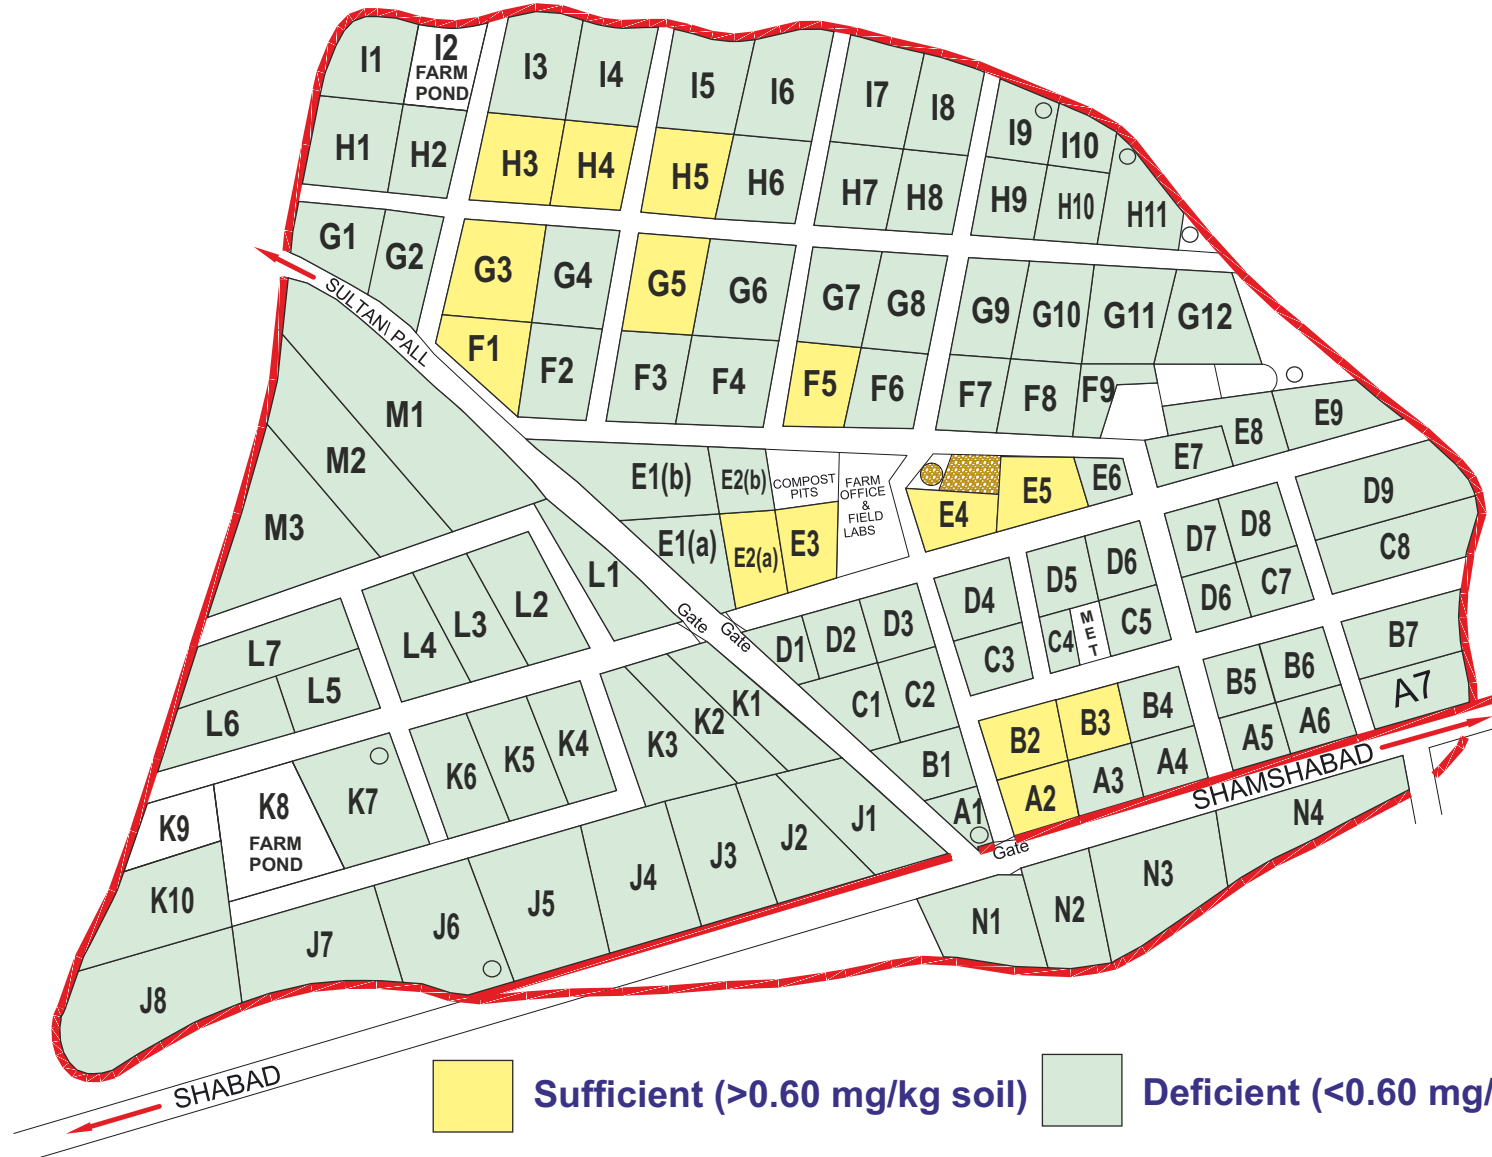

Latitude: 17° 15' 16" Longitude: 78° 18' 30" Altitude : 542m

Available Sulphur (mg/kg)

MAP NOT TO SCALE

ICAR-INDIAN INSTITUTE OF OILSEEDS RESEARCH Soil Fertility Map : Narkhoda Research Farm-2021

Latitude: 17° 15' 16" Longitude: 78° 18' 30" Altitude : 542m

Available Zinc (mg/kg)

ICAR-INDIAN INSTITUTE OF OILSEEDS RESEARCH Soil Fertility Map : Narkhoda Research Farm-2021

Latitude: 17° 15' 16" Longitude: 78° 18' 30" Altitude : 542m

Available Iron (mg/kg)

MAP NOT TO SCALE

ICAR-INDIAN INSTITUTE OF OILSEEDS RESEARCH Soil Fertility Map : Narkhoda Research Farm-2021

Latitude: 17° 15' 16" Longitude: 78° 18' 30" Altitude : 542m

Available Copper (mg/kg)

MAP NOT TO SCALE

ICAR-INDIAN INSTITUTE OF OILSEEDS RESEARCH Soil Fertility Map : Narkhoda Research Farm-2021

Latitude: 17° 15' 16" Longitude: 78° 18' 30" Altitude : 542m

Available Manganese (mg/kg)

MAP NOT TO SCALE

ICAR-INDIAN INSTITUTE OF OILSEEDS RESEARCH Soil Fertility Map : Narkhoda Research Farm-2021

Latitude: 17° 15' 16" Longitude: 78° 18' 30" Altitude : 542m