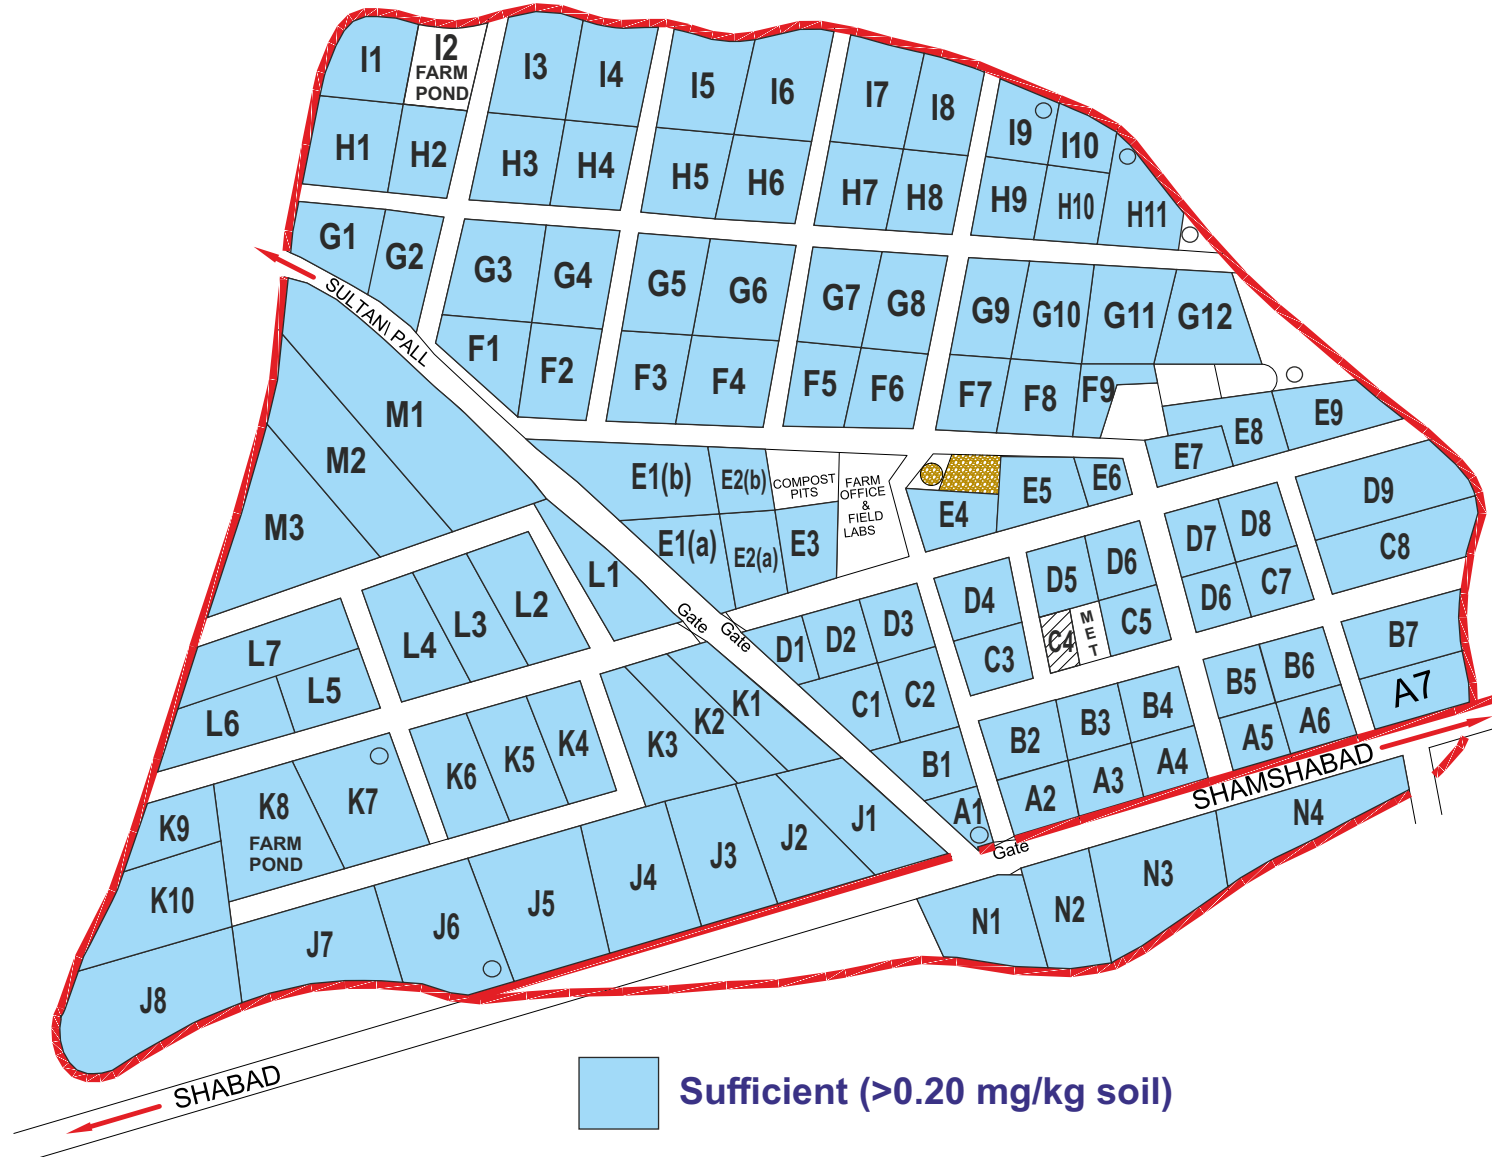

Latitude: 17° 15' 16" Longitude: 78° 18' 30" Altitude : 542m

Available Sulphur (mg/kg)

MAP NOT TO SCALE

ICAR-INDIAN INSTITUTE OF OILSEEDS RESEARCH Soil Fertility Map : Narkhoda Research Farm-2021

Latitude: 17° 15' 16" Longitude: 78° 18' 30" Altitude : 542m

Available Zinc (mg/kg)

ICAR-INDIAN INSTITUTE OF OILSEEDS RESEARCH Soil Fertility Map : Narkhoda Research Farm-2021

Latitude: 17° 15' 16" Longitude: 78° 18' 30" Altitude : 542m

Available Iron (mg/kg)

MAP NOT TO SCALE

ICAR-INDIAN INSTITUTE OF OILSEEDS RESEARCH Soil Fertility Map : Narkhoda Research Farm-2021

Latitude: 17° 15' 16" Longitude: 78° 18' 30" Altitude : 542m

Available Copper (mg/kg)

MAP NOT TO SCALE

ICAR-INDIAN INSTITUTE OF OILSEEDS RESEARCH Soil Fertility Map : Narkhoda Research Farm-2021

Latitude: 17° 15' 16" Longitude: 78° 18' 30" Altitude : 542m

Available Manganese (mg/kg)

MAP NOT TO SCALE

ICAR-INDIAN INSTITUTE OF OILSEEDS RESEARCH Soil Fertility Map : Narkhoda Research Farm-2021

Latitude: 17° 15' 16" Longitude: 78° 18' 30" Altitude : 542m