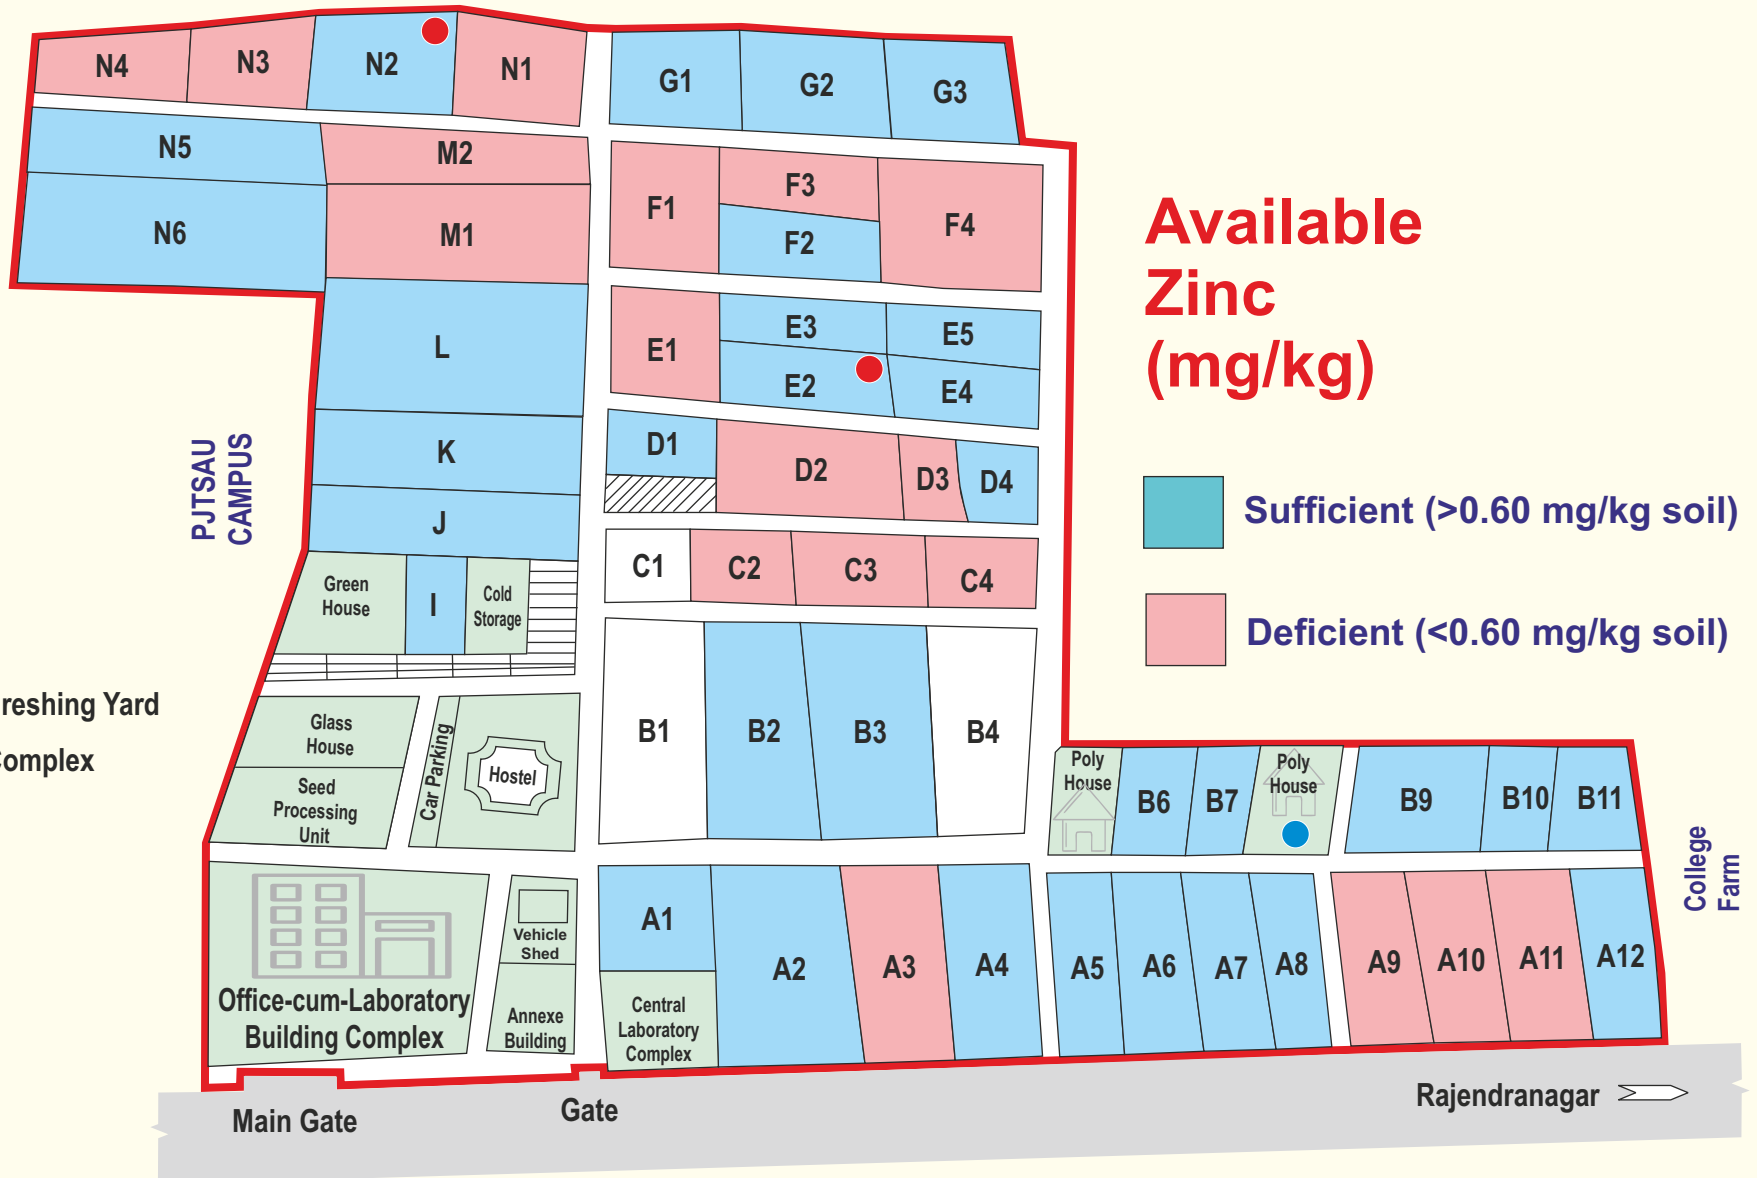

N

Map Not to Scale

- Bore Well
- Open Well

- ▨ Farm Shed & Threshing Yard
- ▧ Farm Building Complex

ICAR-INDIAN INSTITUTE OF OILSEEDS RESEARCH

Soil Fertility Map : Rajendranagar Research Farm-2021

Latitude: 17° 15' 16" Longitude: 78° 18' 30" Altitude : 536 m

ICAR-INDIAN INSTITUTE OF OILSEEDS RESEARCH

Soil Fertility Map : Rajendranagar Research Farm-2021

Latitude: 17° 15' 16" Longitude: 78° 18' 30" Altitude : 536 m

N

Map Not to Scale

ICAR-INDIAN INSTITUTE OF OILSEEDS RESEARCH

Soil Fertility Map : Rajendranagar Research Farm-2021

Latitude: 17° 15' 16" Longitude: 78° 18' 30" Altitude : 536 m

N

Map Not to Scale

ICAR-INDIAN INSTITUTE OF OILSEEDS RESEARCH

Soil Fertility Map : Rajendranagar Research Farm-2021

Latitude: 17° 15' 16" Longitude: 78° 18' 30" Altitude : 536 m

ICAR-INDIAN INSTITUTE OF OILSEEDS RESEARCH

Soil Fertility Map : Rajendranagar Research Farm-2021

Latitude: 17° 15' 16" Longitude: 78° 18' 30" Altitude : 536 m