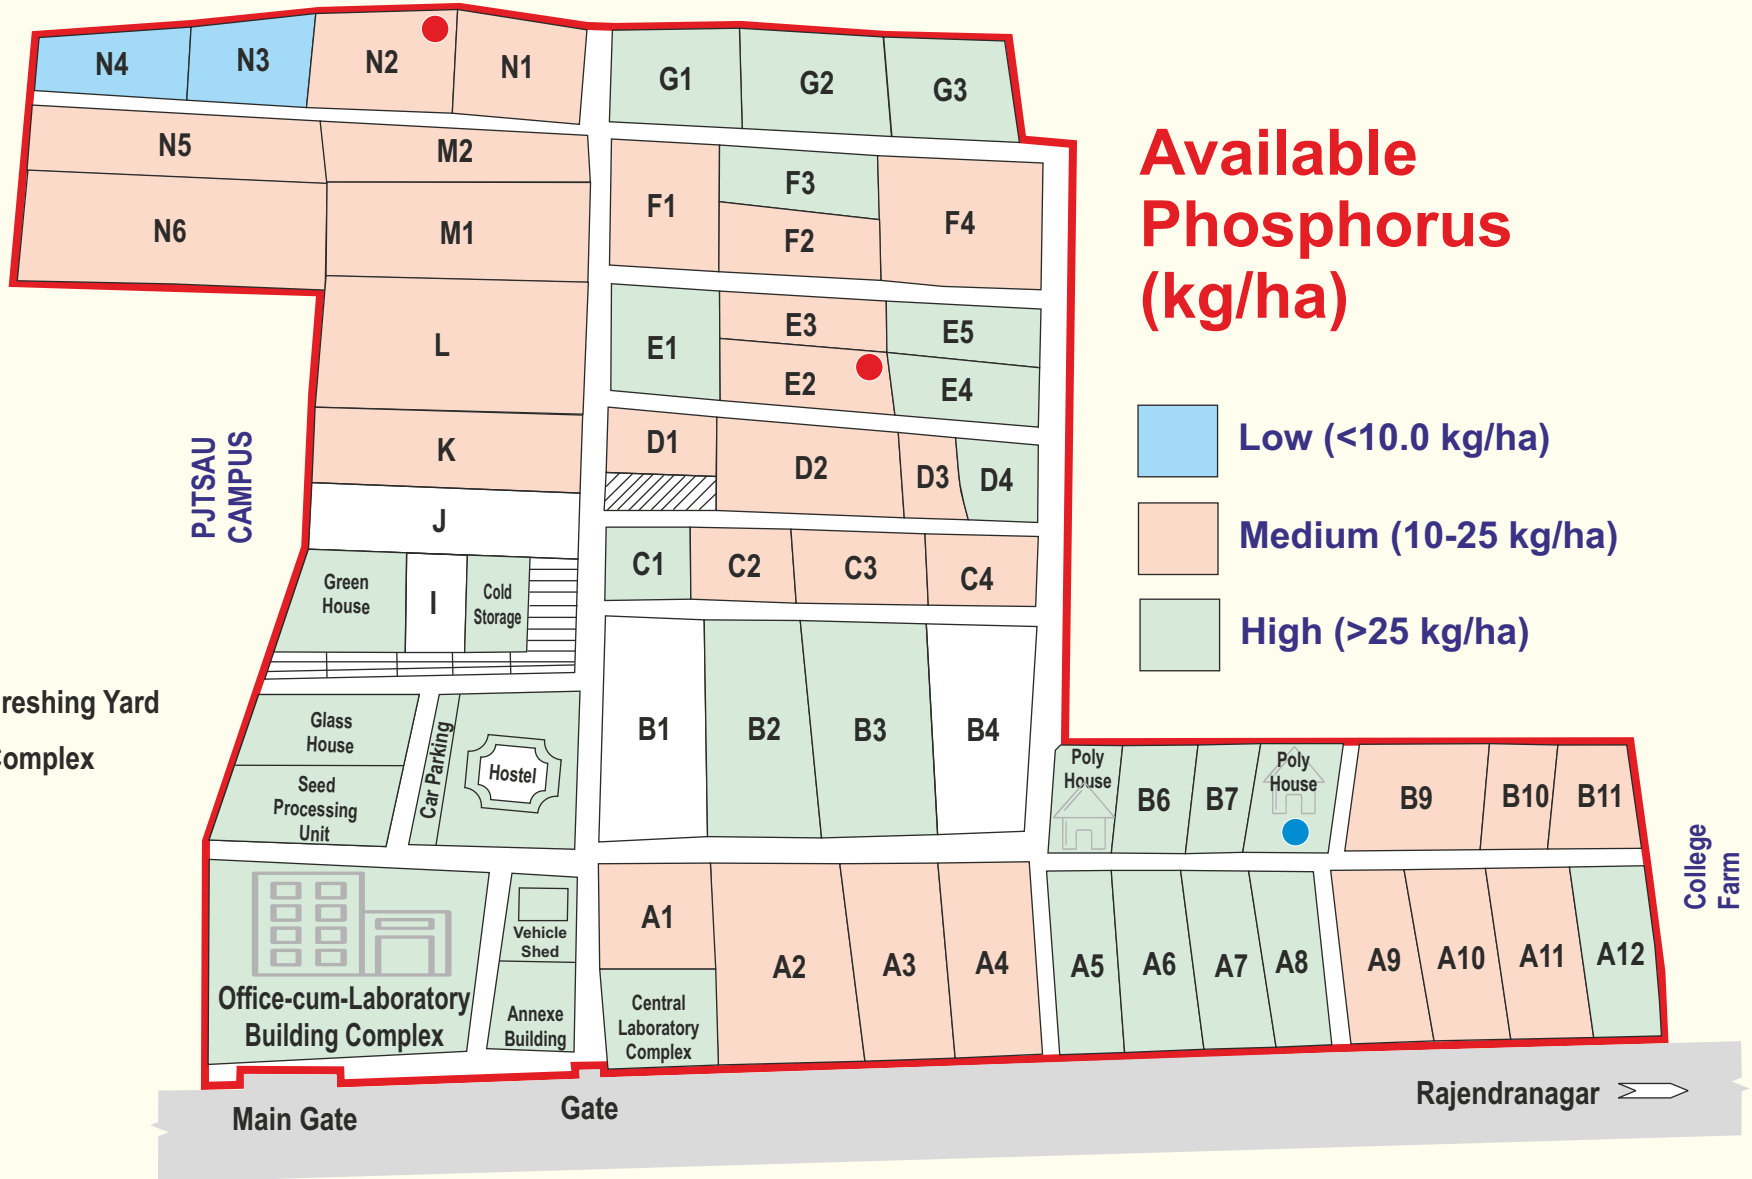

Latitude: 17° 15' 16" Longitude: 78° 18' 30" Altitude : 536 m

ICAR-INDIAN INSTITUTE OF OILSEEDS RESEARCH

Soil Fertility Map : Rajendranagar Research Farm-2021

Latitude: 17° 15' 16" Longitude: 78° 18' 30" Altitude : 536 m

N

Map Not to Scale

- Bore Well
- Open Well

- ▨ Farm Shed & Threshing Yard
- ▧ Farm Building Complex

ICAR-INDIAN INSTITUTE OF OILSEEDS RESEARCH

Soil Fertility Map : Rajendranagar Research Farm-2021

Latitude: 17° 15' 16" Longitude: 78° 18' 30" Altitude : 536 m

ICAR-INDIAN INSTITUTE OF OILSEEDS RESEARCH

Soil Fertility Map : Rajendranagar Research Farm-2021

Latitude: 17° 15' 16" Longitude: 78° 18' 30" Altitude : 536 m

N

Map Not to Scale

ICAR-INDIAN INSTITUTE OF OILSEEDS RESEARCH

Latitude: 17° 15' 16" Longitude: 78° 18' 30" Altitude : 536 m

N

Map Not to Scale