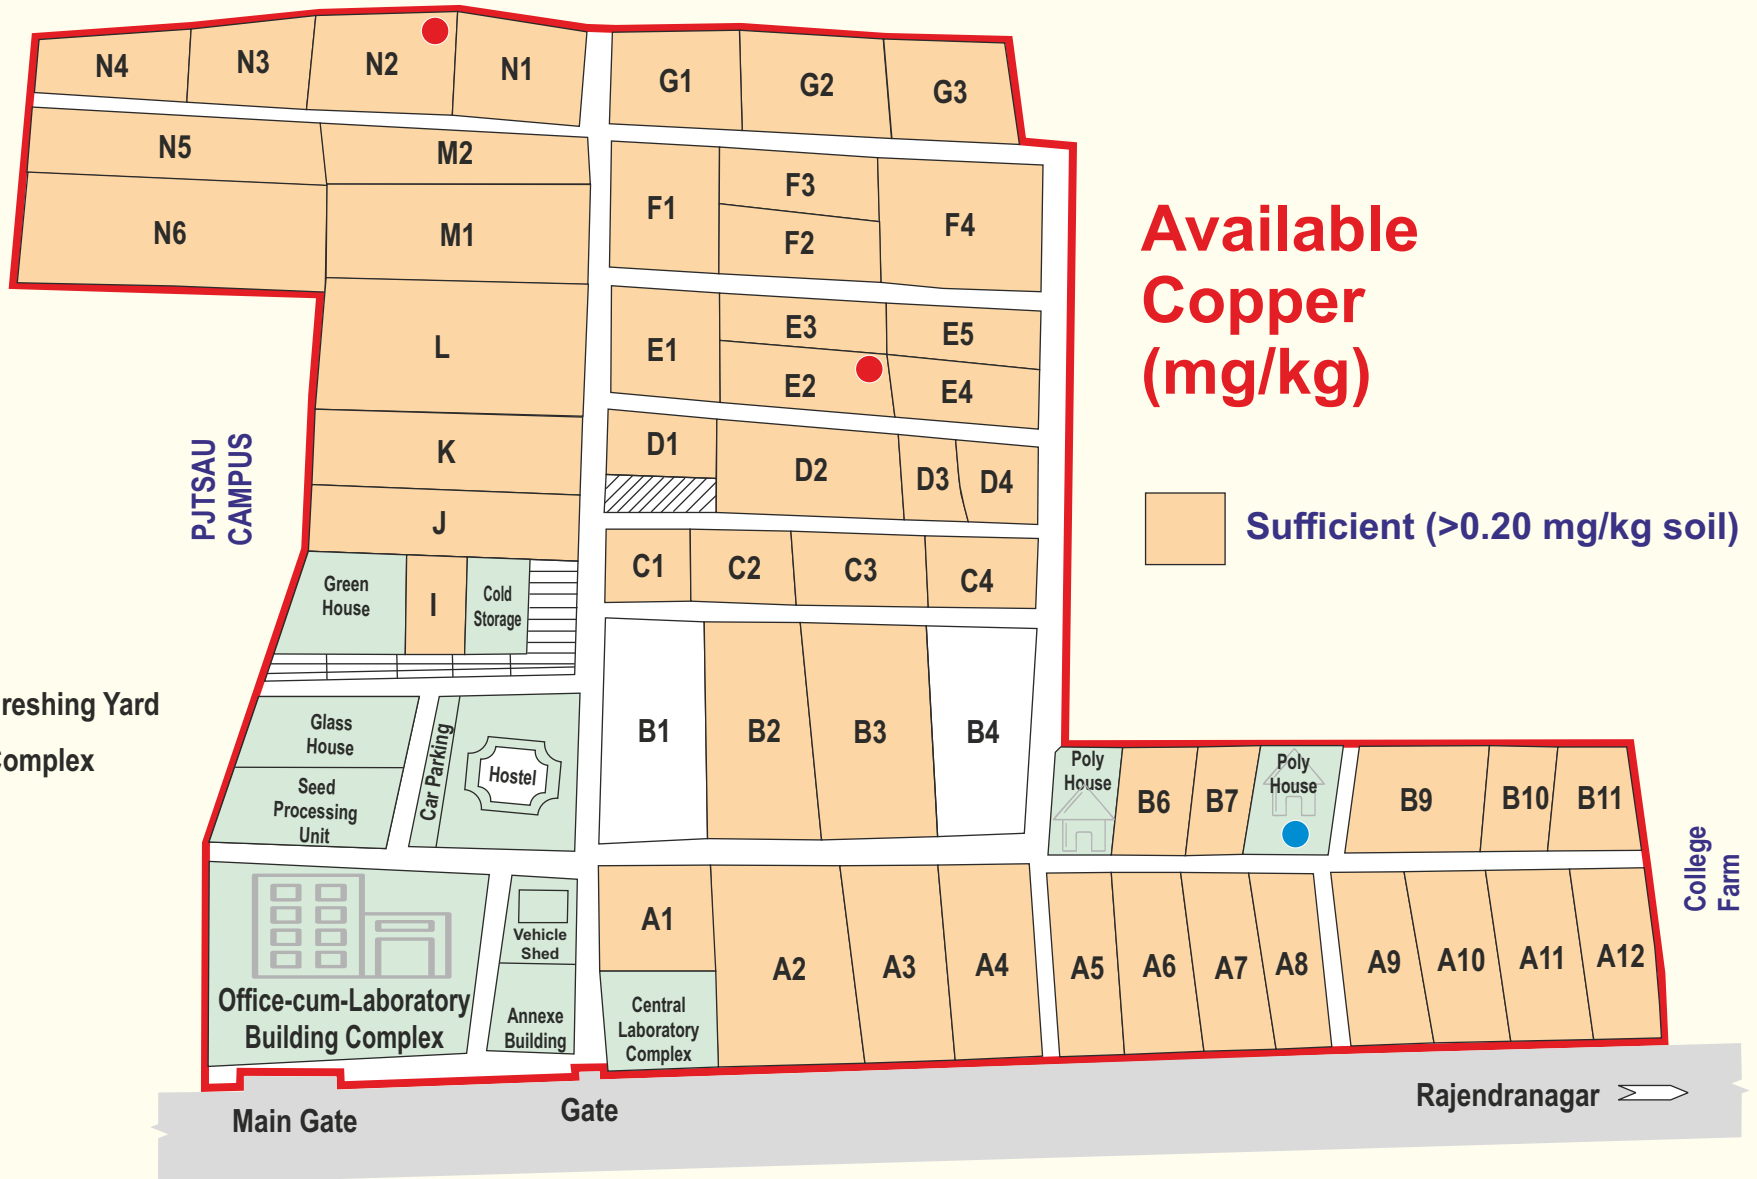

Soil Fertility Map : Rajendranagar Research Farm-2021

Latitude: 17° 15' 16" Longitude: 78° 18' 30" Altitude : 536 m

N

Map Not to Scale

ICAR-INDIAN INSTITUTE OF OILSEEDS RESEARCH

Soil Fertility Map : Rajendranagar Research Farm-2021

Latitude: 17° 15' 16" Longitude: 78° 18' 30" Altitude : 536 m

ICAR-INDIAN INSTITUTE OF OILSEEDS RESEARCH

Soil Fertility Map : Rajendranagar Research Farm-2021

Latitude: 17° 15' 16" Longitude: 78° 18' 30" Altitude : 536 m

ICAR-INDIAN INSTITUTE OF OILSEEDS RESEARCH

Soil Fertility Map : Rajendranagar Research Farm-2021

Latitude: 17° 15' 16" Longitude: 78° 18' 30" Altitude : 536 m

ICAR-INDIAN INSTITUTE OF OILSEEDS RESEARCH

Soil Fertility Map : Rajendranagar Research Farm-2021