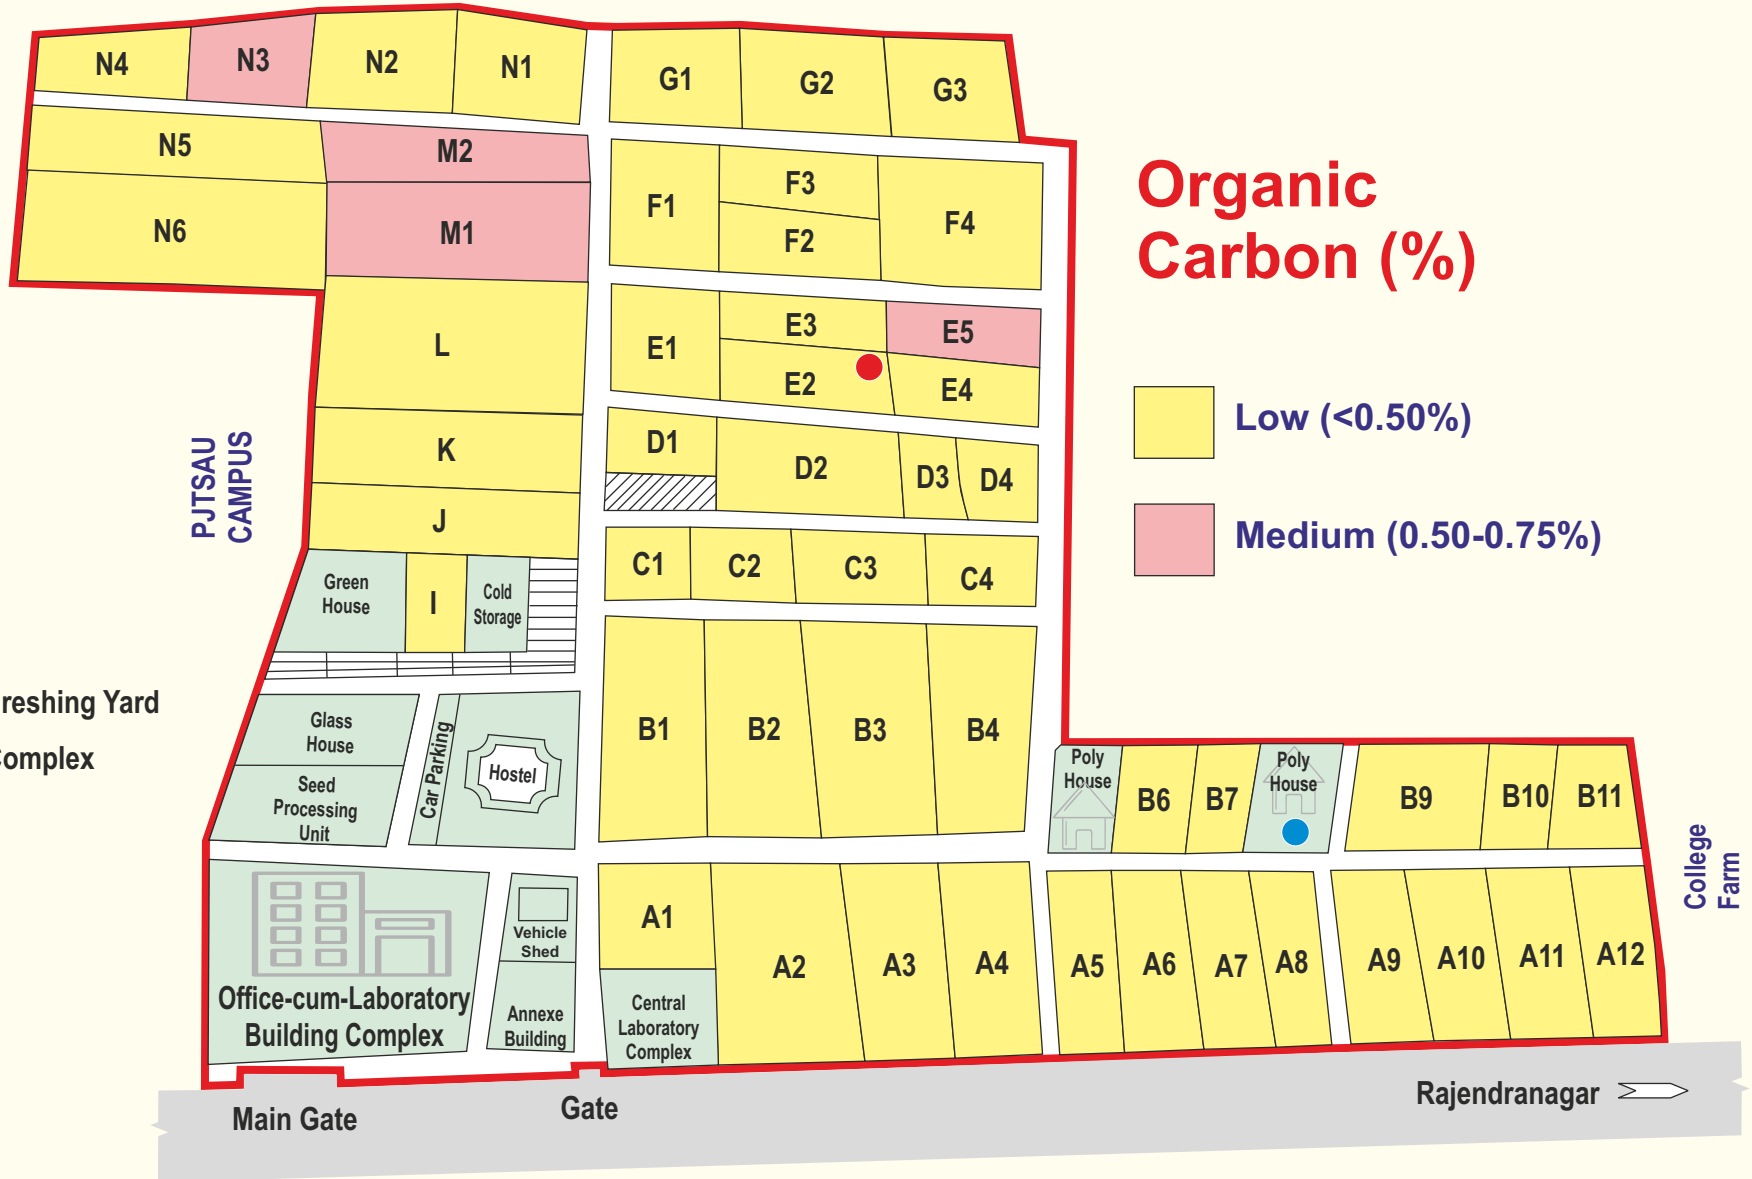

ICAR-INDIAN INSTITUTE OF OILSEEDS RESEARCH

Soil Fertility Map : Rajendranagar Research Farm-2021

Latitude: 17° 15' 16" Longitude: 78° 18' 30" Altitude : 536 m

N

Map Not to Scale

- Bore Well
- Open Well

- ▨ Farm Shed & Threshing Yard
- ▨ Farm Building Complex