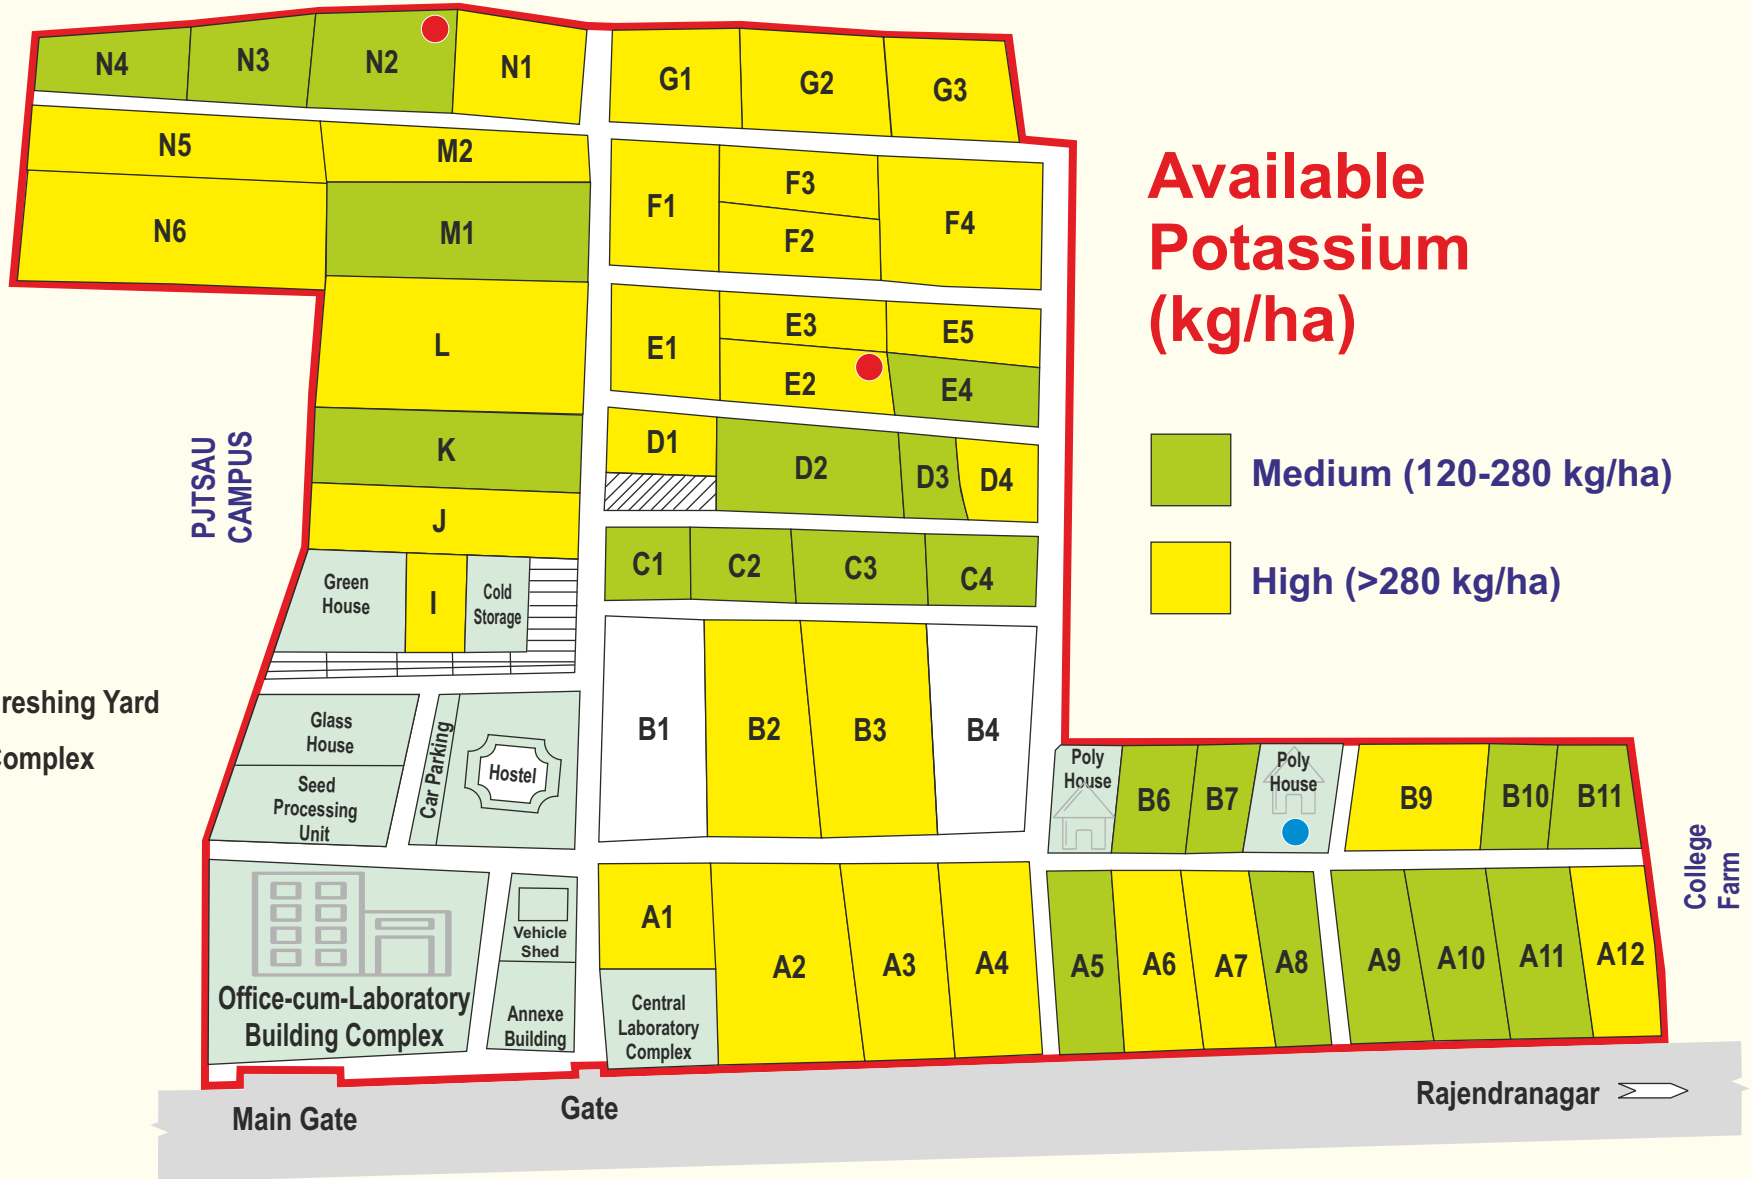

Latitude: 17° 15' 16" Longitude: 78° 18' 30" Altitude : 536 m

ICAR-INDIAN INSTITUTE OF OILSEEDS RESEARCH

Soil Fertility Map : Rajendranagar Research Farm-2021

Latitude: 17° 15' 16" Longitude: 78° 18' 30" Altitude : 536 m

N

Map Not to Scale

- Bore Well
- Open Well

- ▨ Farm Shed & Threshing Yard
- ▧ Farm Building Complex

ICAR-INDIAN INSTITUTE OF OILSEEDS RESEARCH

Soil Fertility Map : Rajendranagar Research Farm-2021

Latitude: 17° 15' 16" Longitude: 78° 18' 30" Altitude : 536 m

ICAR-INDIAN INSTITUTE OF OILSEEDS RESEARCH

Soil Fertility Map : Rajendranagar Research Farm-2021

Latitude: 17° 15' 16" Longitude: 78° 18' 30" Altitude : 536 m

N

Map Not to Scale

ICAR-INDIAN INSTITUTE OF OILSEEDS RESEARCH

Latitude: 17° 15' 16" Longitude: 78° 18' 30" Altitude : 536 m

N

Map Not to Scale