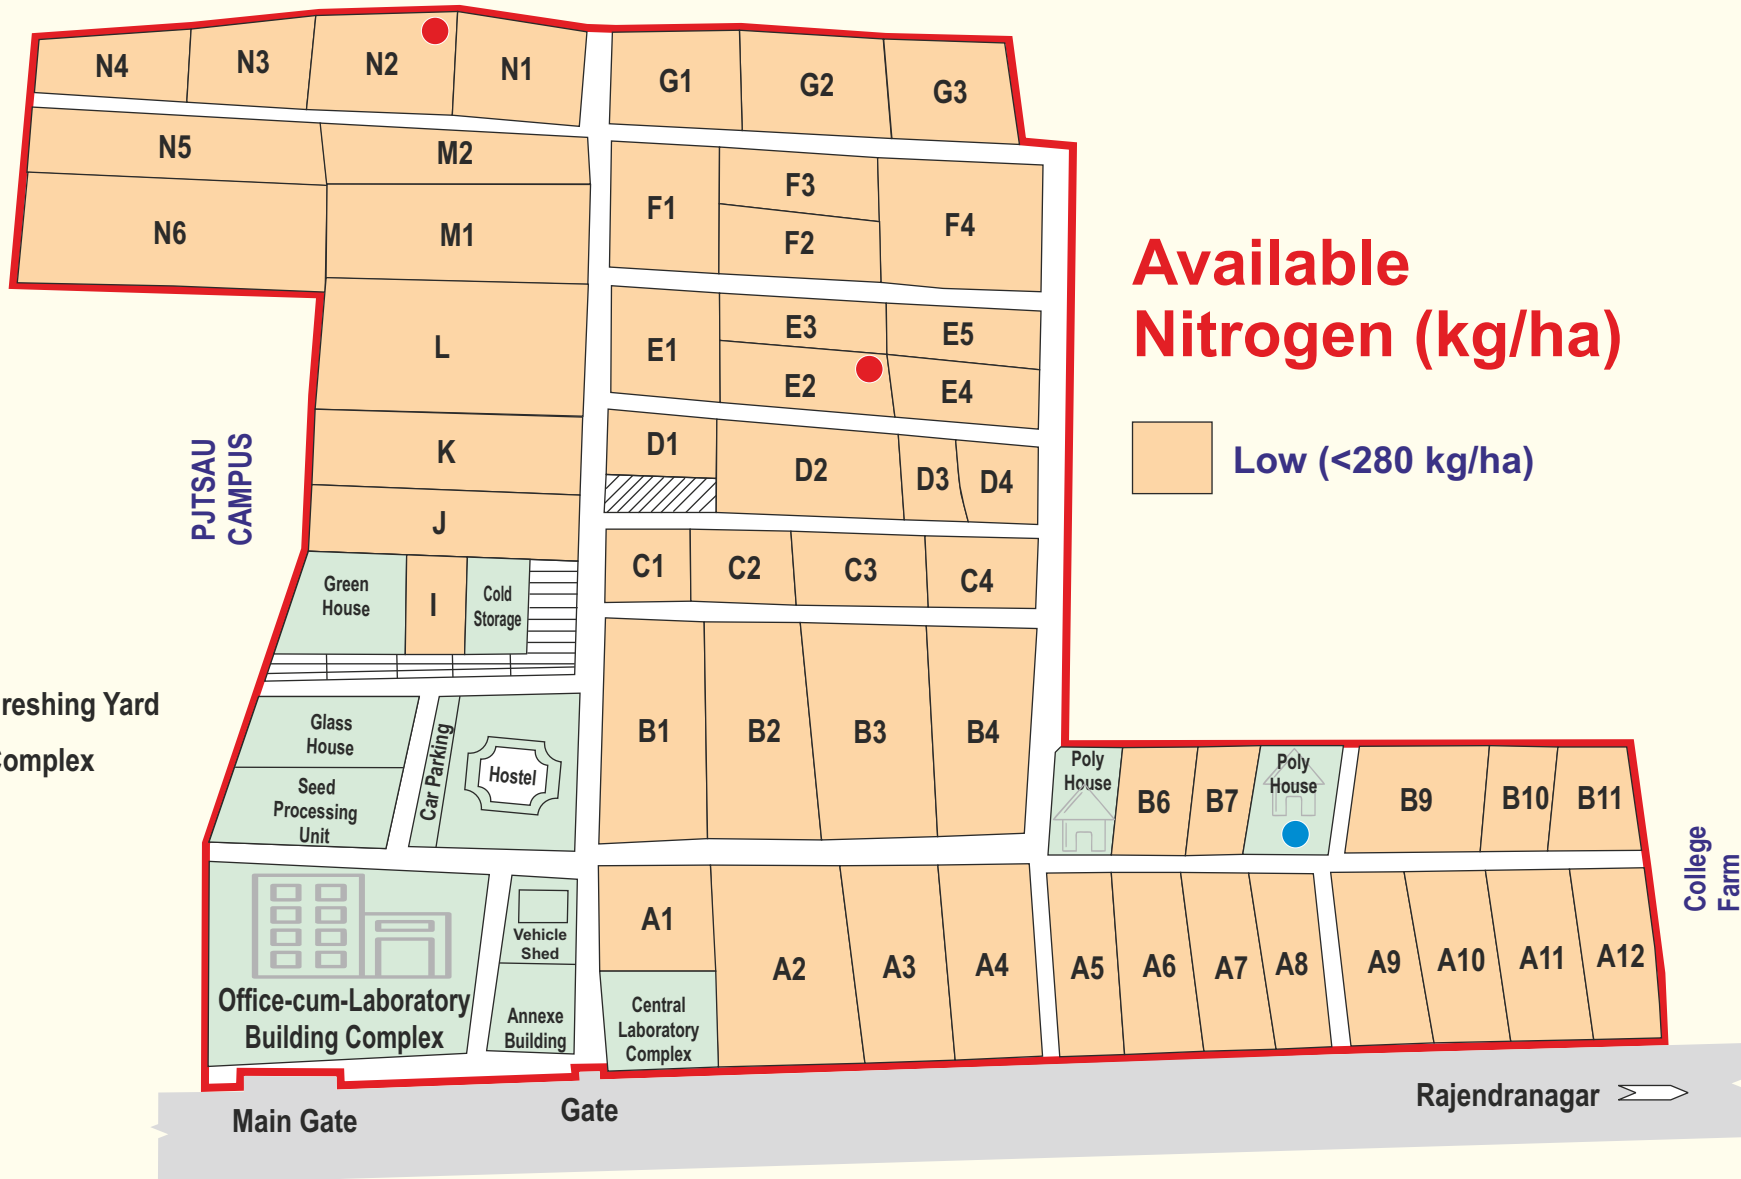

ICAR-INDIAN INSTITUTE OF OILSEEDS RESEARCH

Soil Fertility Map : Rajendranagar Research Farm-2021

Latitude: 17° 15' 16" Longitude: 78° 18' 30" Altitude : 536 m

ICAR-INDIAN INSTITUTE OF OILSEEDS RESEARCH

Soil Fertility Map : Rajendranagar Research Farm-2021

Latitude: 17° 15' 16" Longitude: 78° 18' 30" Altitude : 536 m

N

Map Not to Scale

- Bore Well
- Open Well

- ▨ Farm Shed & Threshing Yard
- ▨ Farm Building Complex

ICAR-INDIAN INSTITUTE OF OILSEEDS RESEARCH

Soil Fertility Map : Rajendranagar Research Farm-2021

Latitude: 17° 15' 16" Longitude: 78° 18' 30" Altitude : 536 m

ICAR-INDIAN INSTITUTE OF OILSEEDS RESEARCH

Soil Fertility Map : Rajendranagar Research Farm-2021

Latitude: 17° 15' 16" Longitude: 78° 18' 30" Altitude : 536 m

Latitude: 17° 15' 16" Longitude: 78° 18' 30" Altitude : 536 m

N

Map Not to Scale