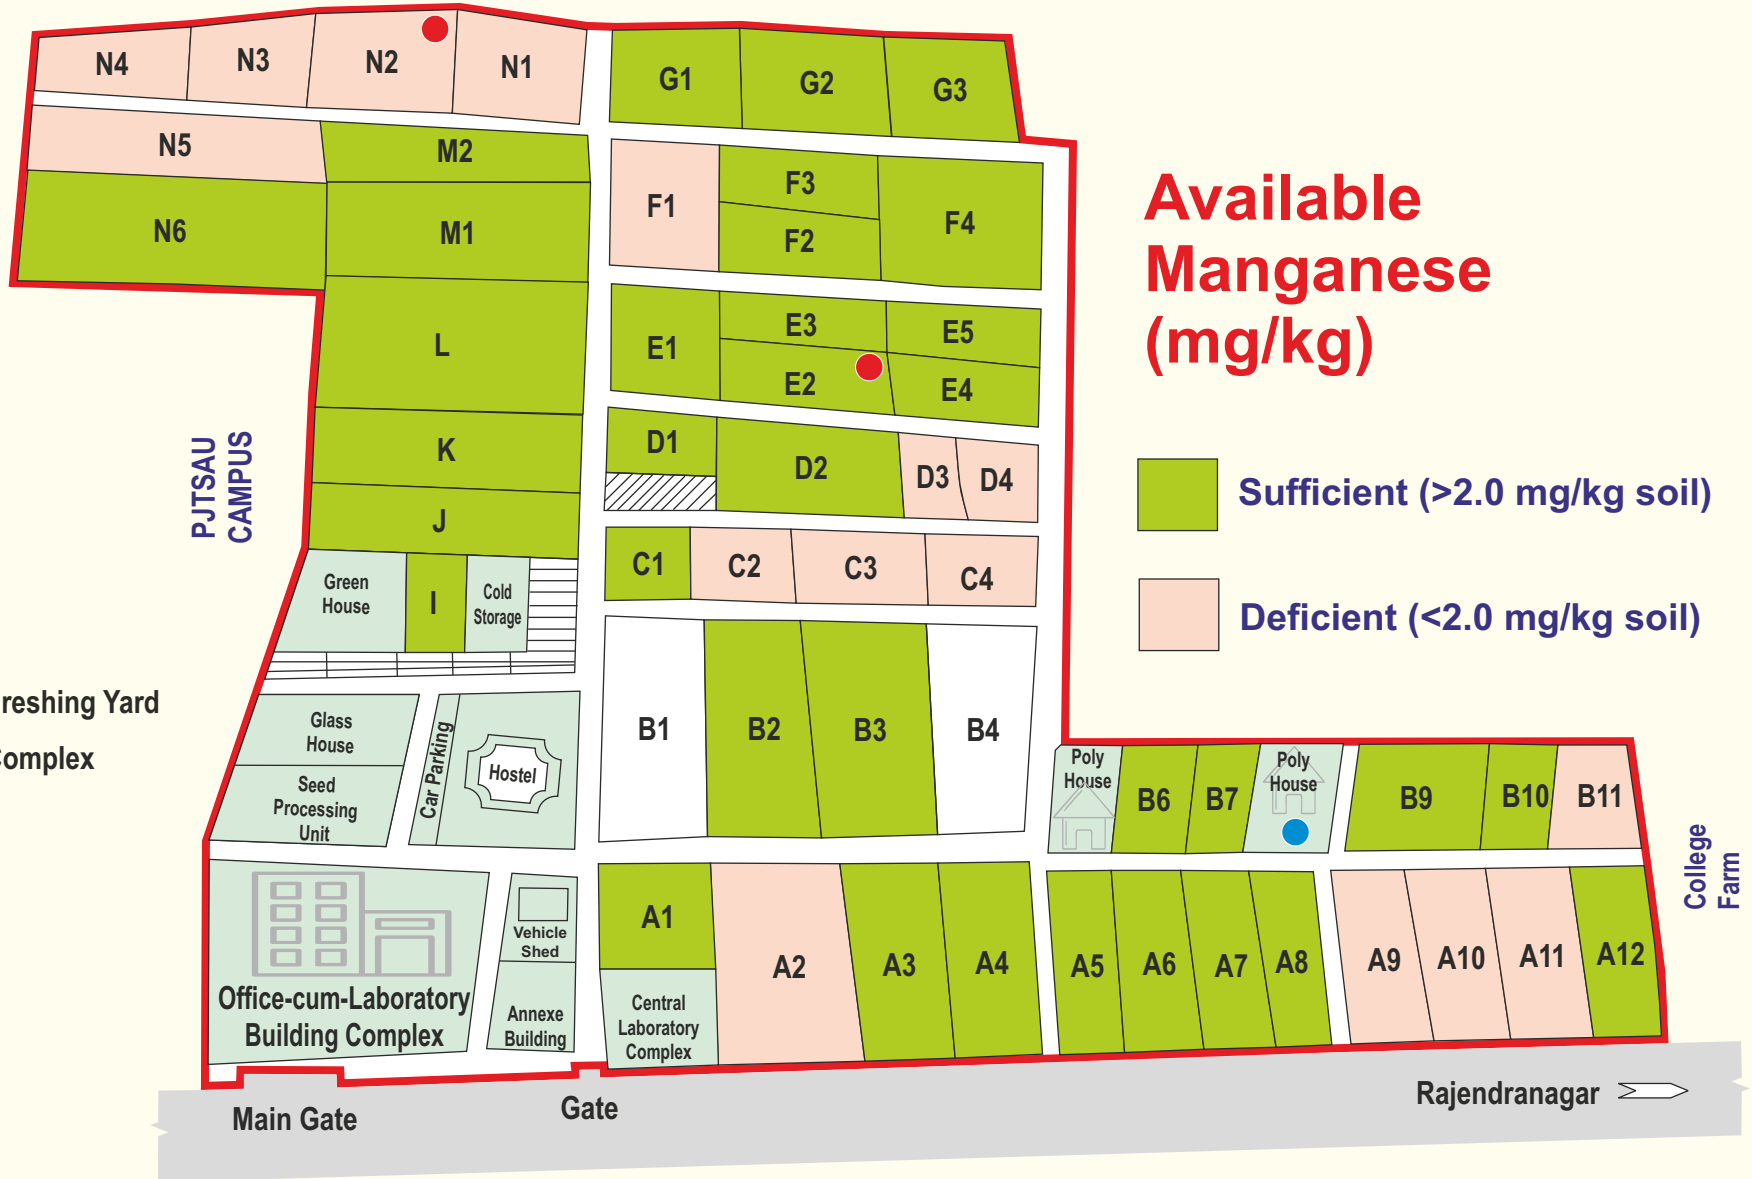

Soil Fertility Map : Rajendranagar Research Farm-2021

Latitude: 17° 15' 16" Longitude: 78° 18' 30" Altitude : 536 m

N

Map Not to Scale

ICAR-INDIAN INSTITUTE OF OILSEEDS RESEARCH

Soil Fertility Map : Rajendranagar Research Farm-2021

Latitude: 17° 15' 16" Longitude: 78° 18' 30" Altitude : 536 m

ICAR-INDIAN INSTITUTE OF OILSEEDS RESEARCH

Soil Fertility Map : Rajendranagar Research Farm-2021

Latitude: 17° 15' 16" Longitude: 78° 18' 30" Altitude : 536 m

ICAR-INDIAN INSTITUTE OF OILSEEDS RESEARCH

Soil Fertility Map : Rajendranagar Research Farm-2021

Latitude: 17° 15' 16" Longitude: 78° 18' 30" Altitude : 536 m

ICAR-INDIAN INSTITUTE OF OILSEEDS RESEARCH

Soil Fertility Map : Rajendranagar Research Farm-2021

Latitude: 17° 15' 16" Longitude: 78° 18' 30" Altitude : 536 m

N

Map Not to Scale