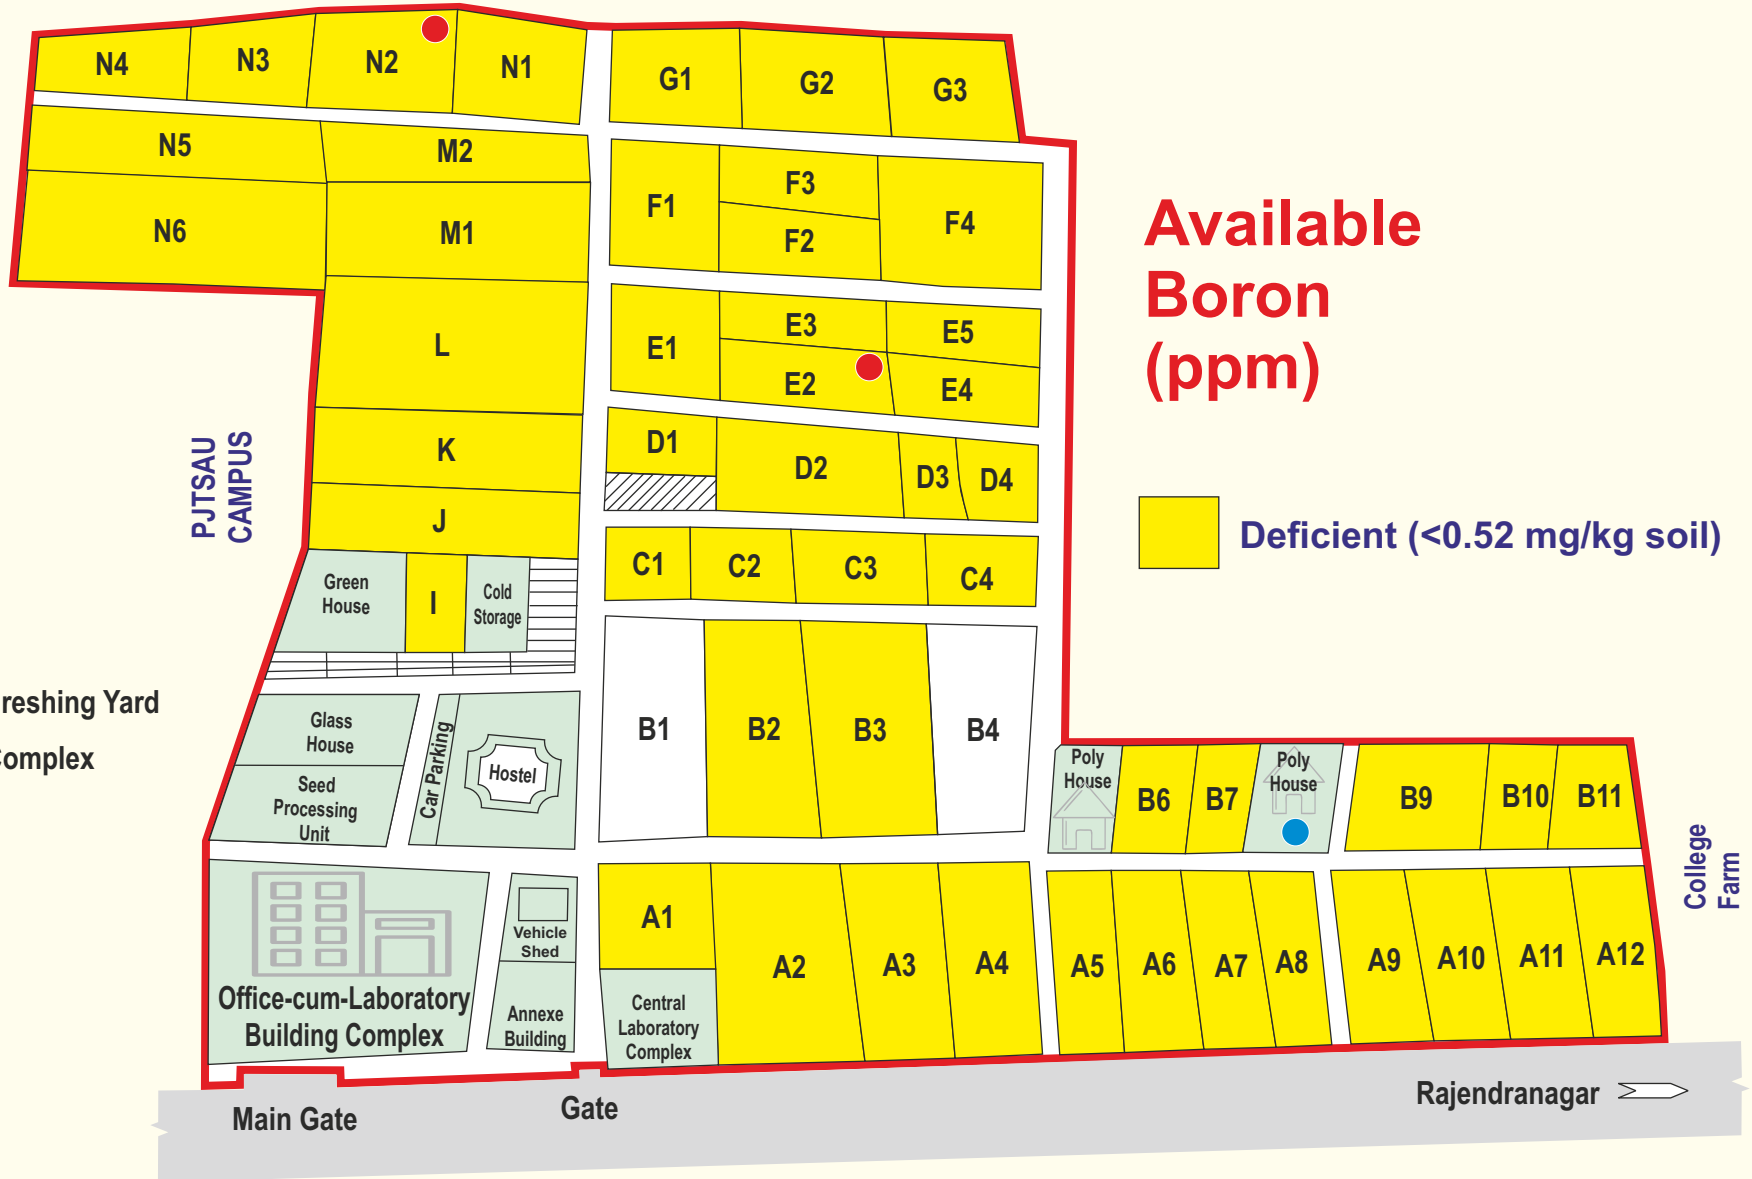

Latitude: 17° 15' 16" Longitude: 78° 18' 30" Altitude : 536 m

ICAR-INDIAN INSTITUTE OF OILSEEDS RESEARCH

Soil Fertility Map : Rajendranagar Research Farm-2021

Latitude: 17° 15' 16" Longitude: 78° 18' 30" Altitude : 536 m

ICAR-INDIAN INSTITUTE OF OILSEEDS RESEARCH

Soil Fertility Map : Rajendranagar Research Farm-2021

Latitude: 17° 15' 16" Longitude: 78° 18' 30" Altitude : 536 m

ICAR-INDIAN INSTITUTE OF OILSEEDS RESEARCH

Soil Fertility Map : Rajendranagar Research Farm-2021

Latitude: 17° 15' 16" Longitude: 78° 18' 30" Altitude : 536 m

N

Map Not to Scale