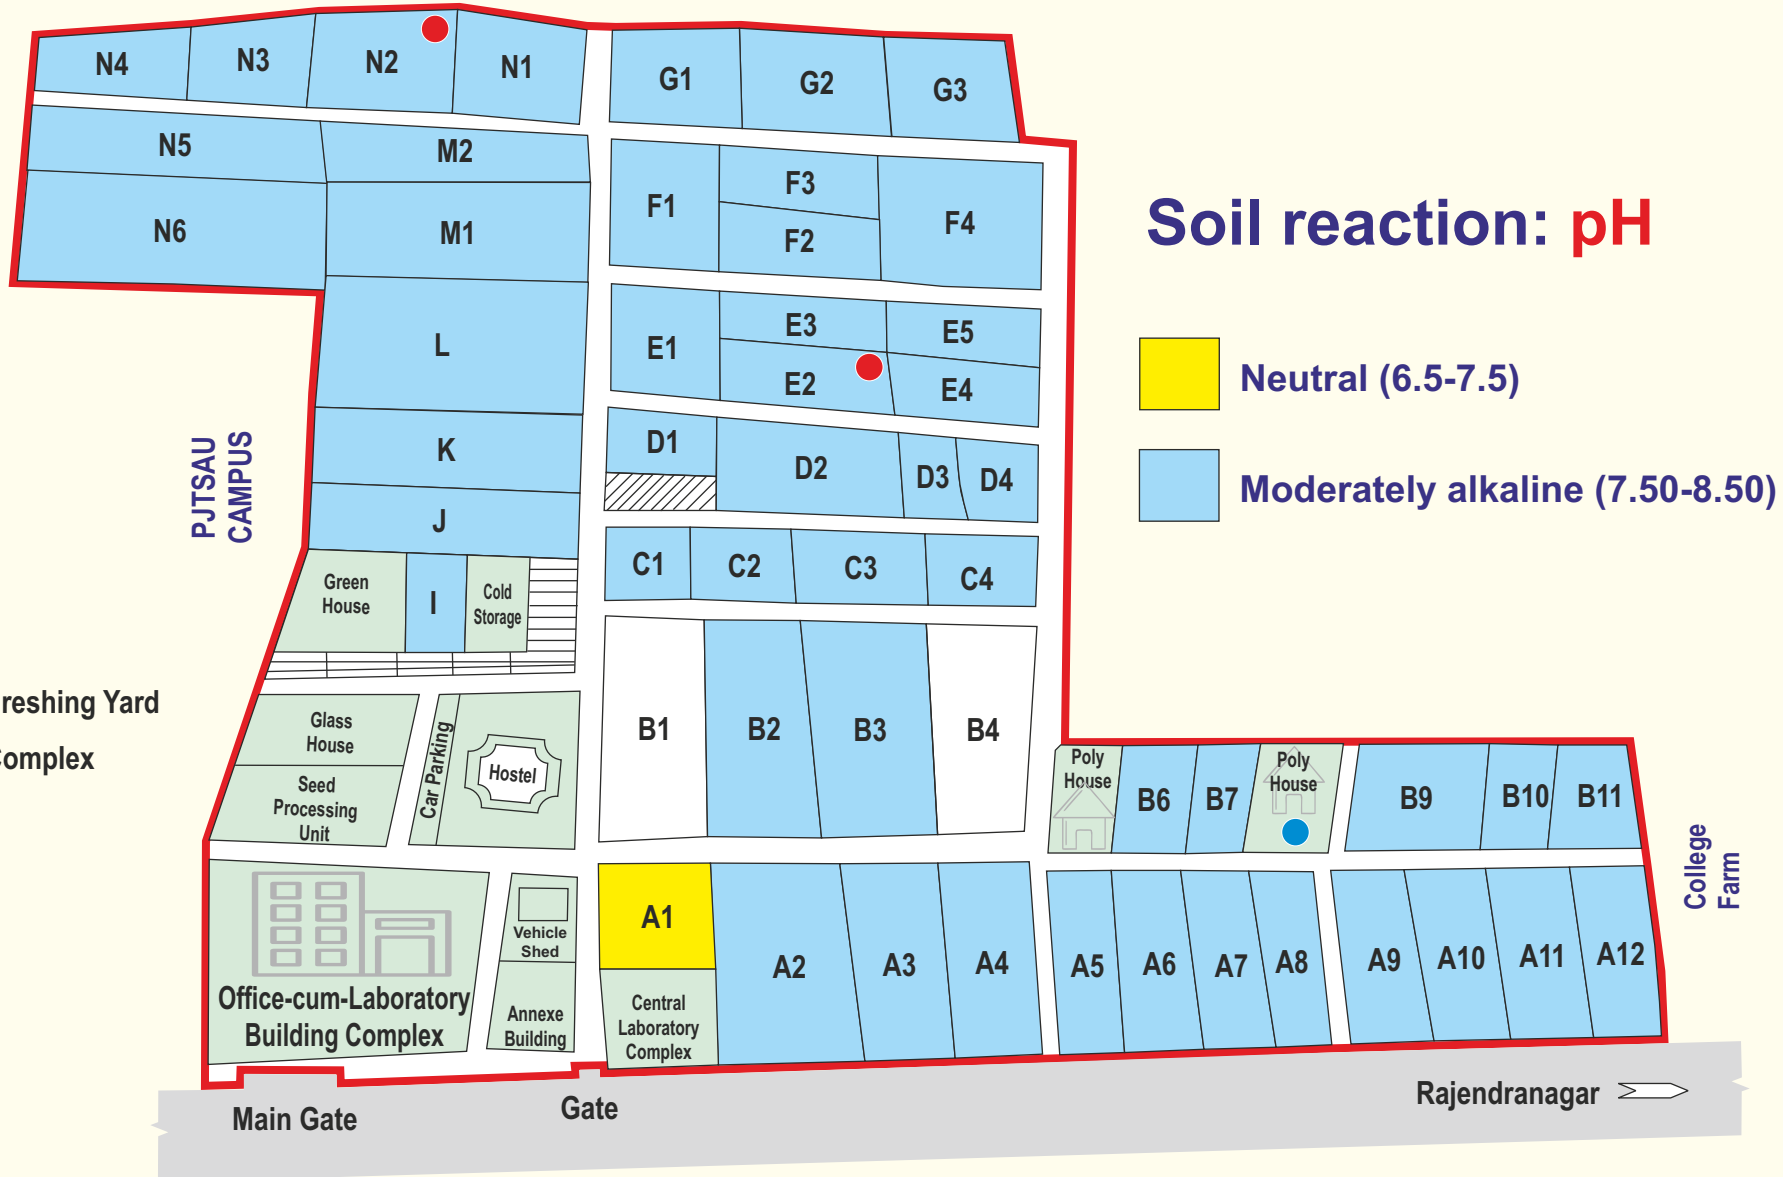

ICAR-INDIAN INSTITUTE OF OILSEEDS RESEARCH

Soil Fertility Map : Rajendranagar Research Farm-2021

Latitude: 17° 15' 16" Longitude: 78° 18' 30" Altitude : 536 m

ICAR-INDIAN INSTITUTE OF OILSEEDS RESEARCH

Soil Fertility Map : Rajendranagar Research Farm-2021

Latitude: 17° 15' 16" Longitude: 78° 18' 30" Altitude : 536 m

N

Map Not to Scale

- Bore Well
- Open Well

- ▨ Farm Shed & Threshing Yard
- ▨ Farm Building Complex

ICAR-INDIAN INSTITUTE OF OILSEEDS RESEARCH

Soil Fertility Map : Rajendranagar Research Farm-2021

Latitude: 17° 15' 16" Longitude: 78° 18' 30" Altitude : 536 m

ICAR-INDIAN INSTITUTE OF OILSEEDS RESEARCH

Soil Fertility Map : Rajendranagar Research Farm-2021

Latitude: 17° 15' 16" Longitude: 78° 18' 30" Altitude : 536 m