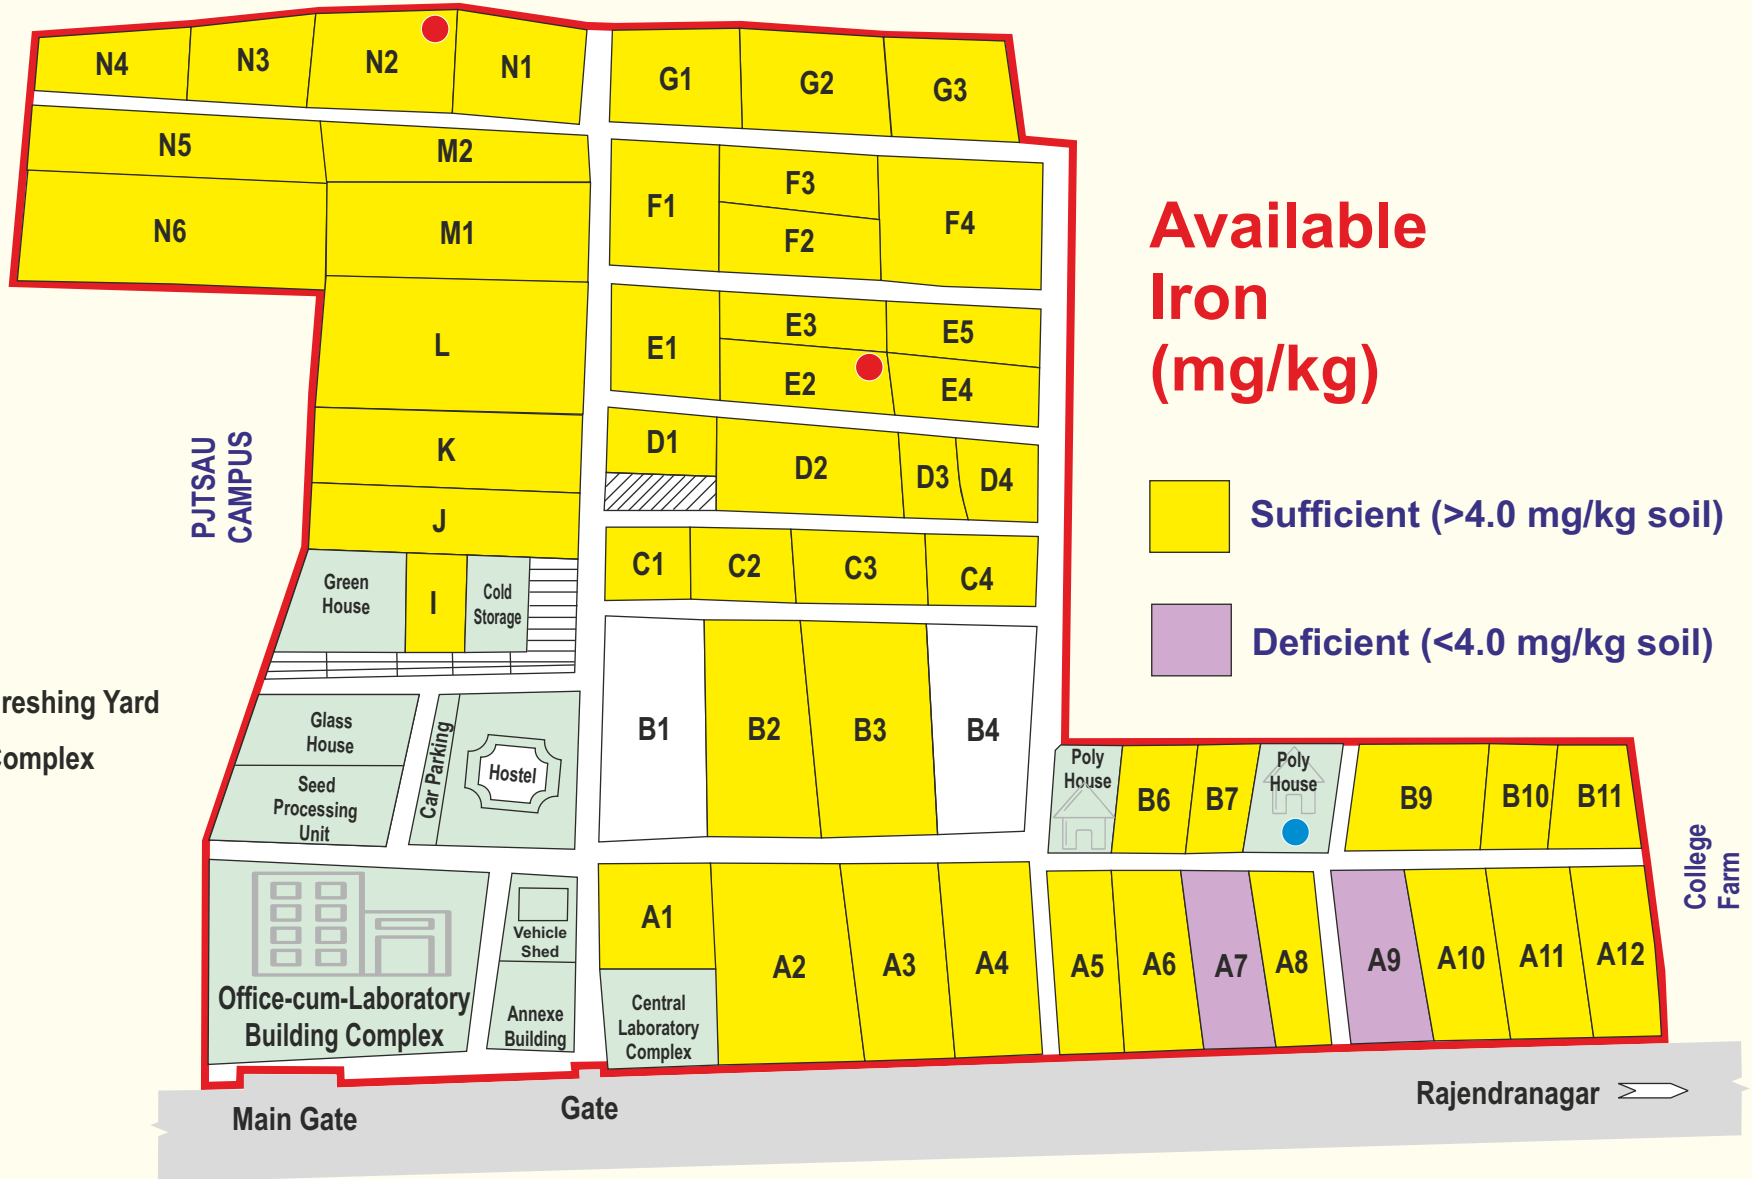

ICAR-INDIAN INSTITUTE OF OILSEEDS RESEARCH

Soil Fertility Map : Rajendranagar Research Farm-2021

Latitude: 17° 15' 16" Longitude: 78° 18' 30" Altitude : 536 m

N

Map Not to Scale

ICAR-INDIAN INSTITUTE OF OILSEEDS RESEARCH

Soil Fertility Map : Rajendranagar Research Farm-2021

Latitude: 17° 15' 16" Longitude: 78° 18' 30" Altitude : 536 m

N

Map Not to Scale

ICAR-INDIAN INSTITUTE OF OILSEEDS RESEARCH

Soil Fertility Map : Rajendranagar Research Farm-2021

Latitude: 17° 15' 16" Longitude: 78° 18' 30" Altitude : 536 m

ICAR-INDIAN INSTITUTE OF OILSEEDS RESEARCH

Soil Fertility Map : Rajendranagar Research Farm-2021

Latitude: 17° 15' 16" Longitude: 78° 18' 30" Altitude : 536 m

Latitude: 17° 15' 16" Longitude: 78° 18' 30" Altitude : 536 m

N

Map Not to Scale