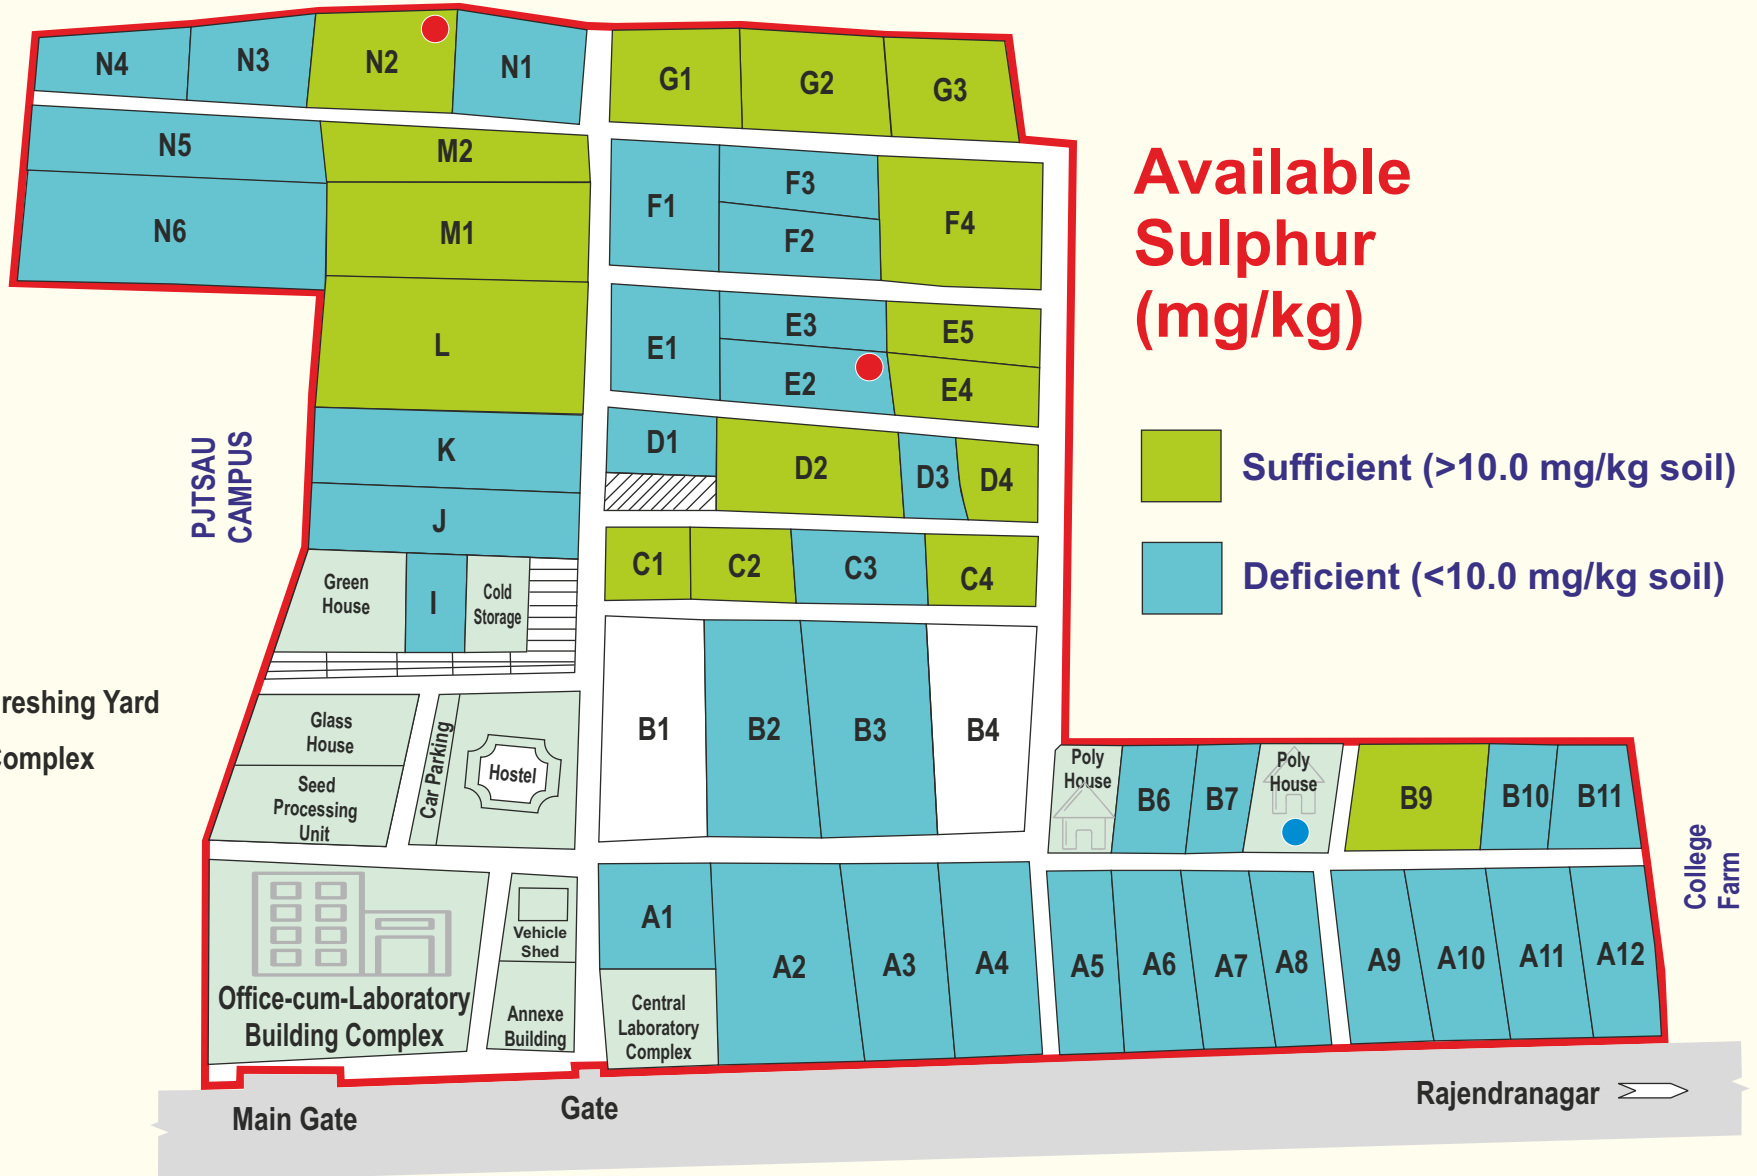

Latitude: 17° 15' 16" Longitude: 78° 18' 30" Altitude : 536 m

ICAR-INDIAN INSTITUTE OF OILSEEDS RESEARCH

Soil Fertility Map : Rajendranagar Research Farm-2021

Latitude: 17° 15' 16" Longitude: 78° 18' 30" Altitude : 536 m

N

Map Not to Scale

- Bore Well
- Open Well

- ▨ Farm Shed & Threshing Yard
- ▧ Farm Building Complex

ICAR-INDIAN INSTITUTE OF OILSEEDS RESEARCH

Soil Fertility Map : Rajendranagar Research Farm-2021

Latitude: 17° 15' 16" Longitude: 78° 18' 30" Altitude : 536 m

ICAR-INDIAN INSTITUTE OF OILSEEDS RESEARCH

Soil Fertility Map : Rajendranagar Research Farm-2021

Latitude: 17° 15' 16" Longitude: 78° 18' 30" Altitude : 536 m

N

Map Not to Scale

ICAR-INDIAN INSTITUTE OF OILSEEDS RESEARCH

Latitude: 17° 15' 16" Longitude: 78° 18' 30" Altitude : 536 m

N

Map Not to Scale